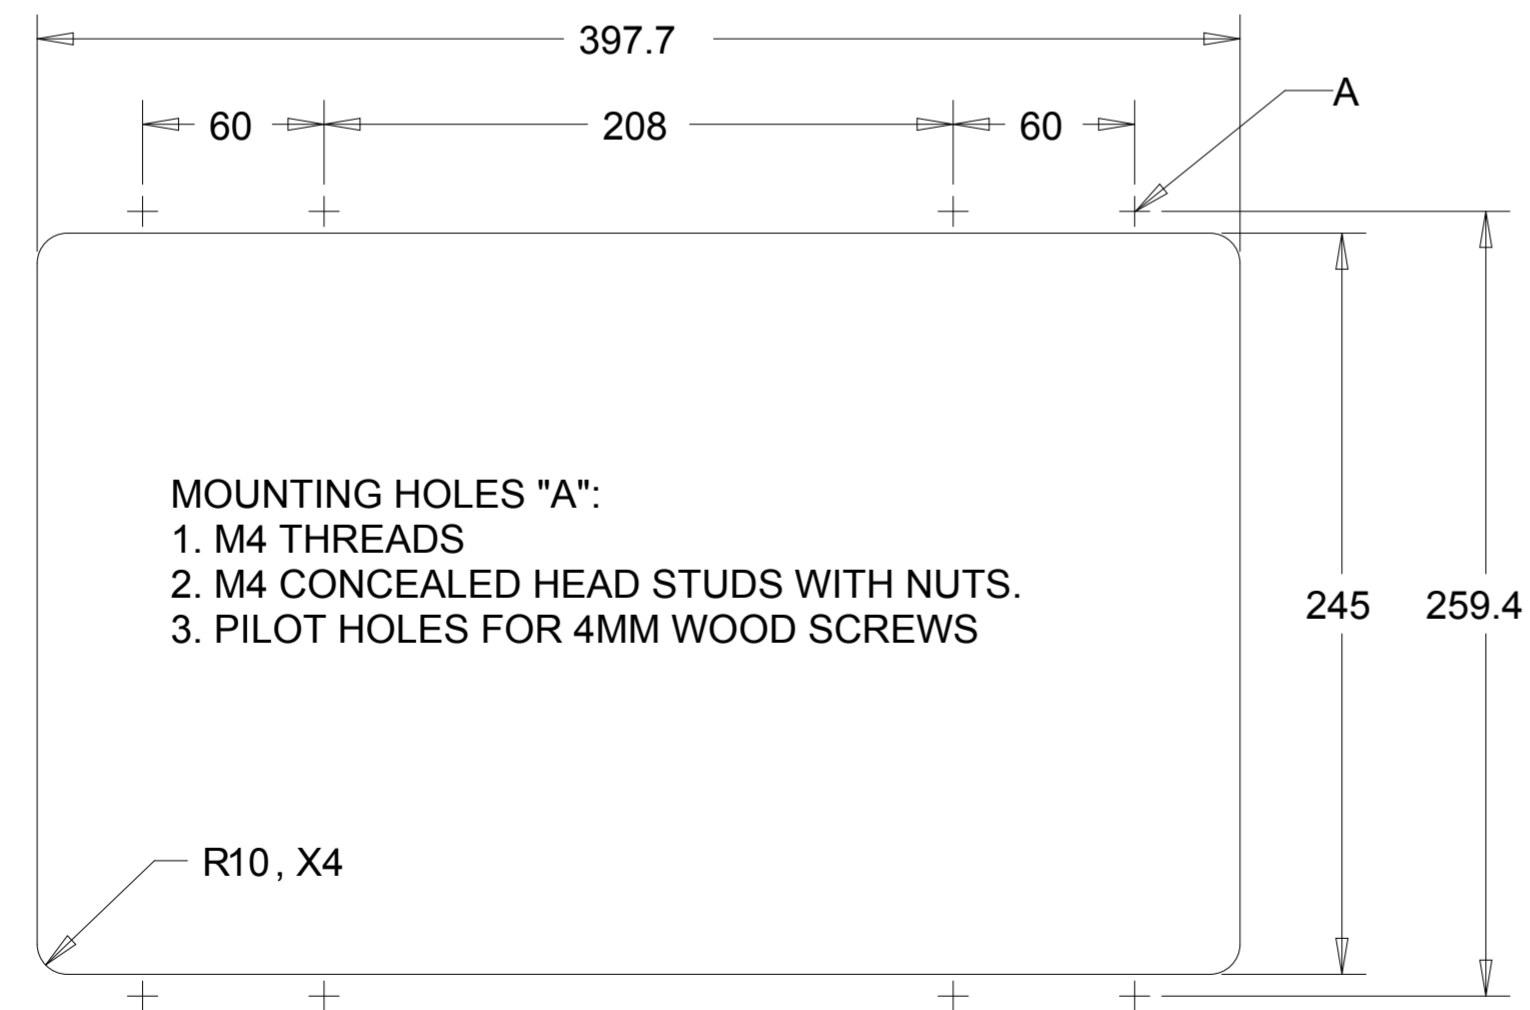

PROJECTED CAPACITIVE MODEL

REAR MOUNT  
M4 THREADS, X8  
MAX THREAD DEPTH = 8MM

PROJECTED CAPACITIVE MODEL

WITH FLUSH MOUNTING BRACKETS (4 INCLUDED)  
 REPLACEMENT BRACKET KIT P/N E548786 AVAILABLE SEPARATELY

INTELLITOUCH, ACCUTOUCH, AND SECURETOUCH MODEL

INTELLITOUCH, ACCUTOUCH, AND SECURETOUCH MODEL

WITH SIDE MOUNTING BRACKETS (4 INCLUDED)  
 REPLACEMENT BRACKET KIT P/N E333212 AVAILABLE SEPARATELY

**FRONT MOUNT BEZEL KIT**  
**P/N E711274 FOR INTELLITOUCH, ACCUTOUCH, AND SECURETOUCH MODEL ONLY**

RACK MOUNT KIT  
P/N E921202 FOR INTELLITOUCH, ACCUTOUCH, AND SECURETOUCH MODEL ONLY

OPTIONAL KEYSLOT MOUNTING, X4