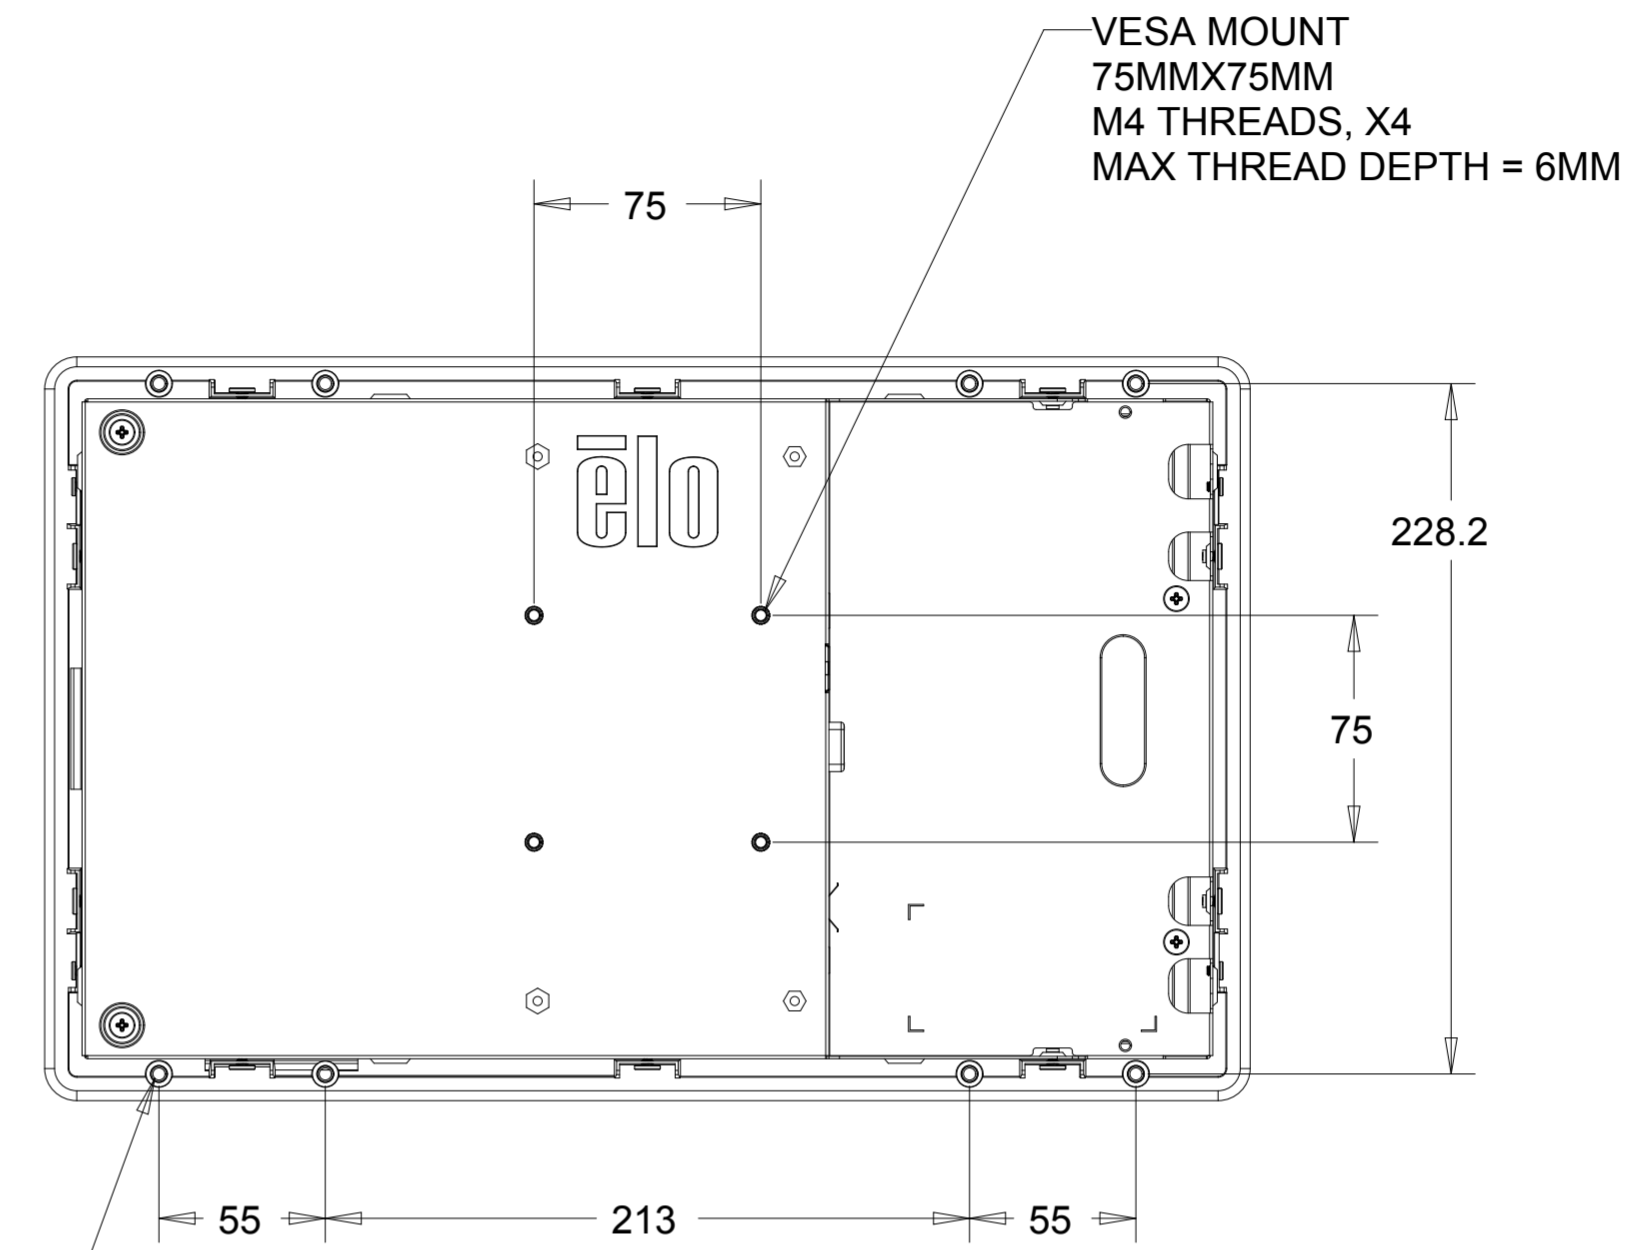

PROJECTED CAPACITIVE MODEL

REAR MOUNT  
M4 THREADS, X8  
MAX THREAD DEPTH = 8MM

PROJECTED CAPACITIVE MODEL

WITH FLUSH MOUNTING BRACKETS (4 INCLUDED)  
 REPLACEMENT BRACKET KIT P/N E548786 AVAILABLE SEPARATELY

INTELLITOUCH, ACCUTOUCH, AND SECURETOUCH MODEL

INTELLITOUCH, ACCUTOUCH, AND SECURETOUCH MODEL

WITH SIDE MOUNTING BRACKETS (4 INCLUDED)  
 REPLACEMENT BRACKET KIT P/N E333212 AVAILABLE SEPARATELY

**FRONT MOUNT BEZEL KIT**  
**P/N E711274 FOR INTELLITOUCH, ACCUTOUCH, AND SECURETOUCH MODEL ONLY**

RACK MOUNT KIT  
P/N E921202 FOR INTELLITOUCH, ACCUTOUCH, AND SECURETOUCH MODEL ONLY

OPTIONAL KEYSLOT MOUNTING, X4