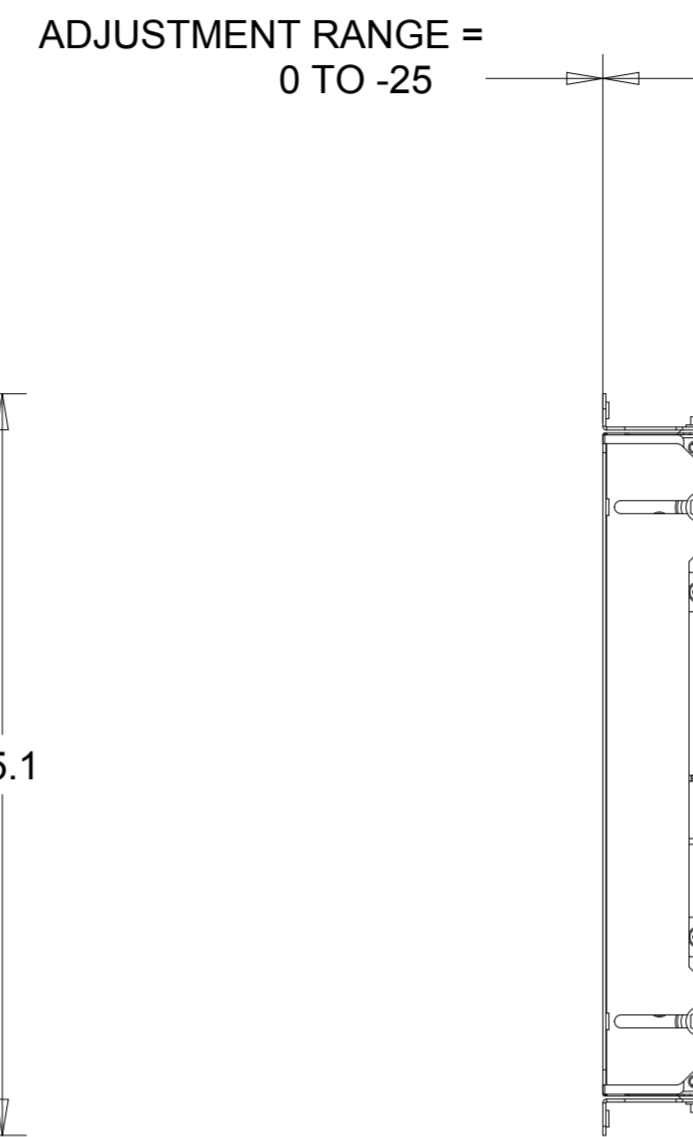

INTELLITOUCH, ACCUTOUCH, AND SECURETOUCH MODEL

WITH SIDE MOUNTING BRACKETS (4 INCLUDED)
REPLACEMENT BRACKET KIT P/N E333212 AVAILABLE SEPARATELY