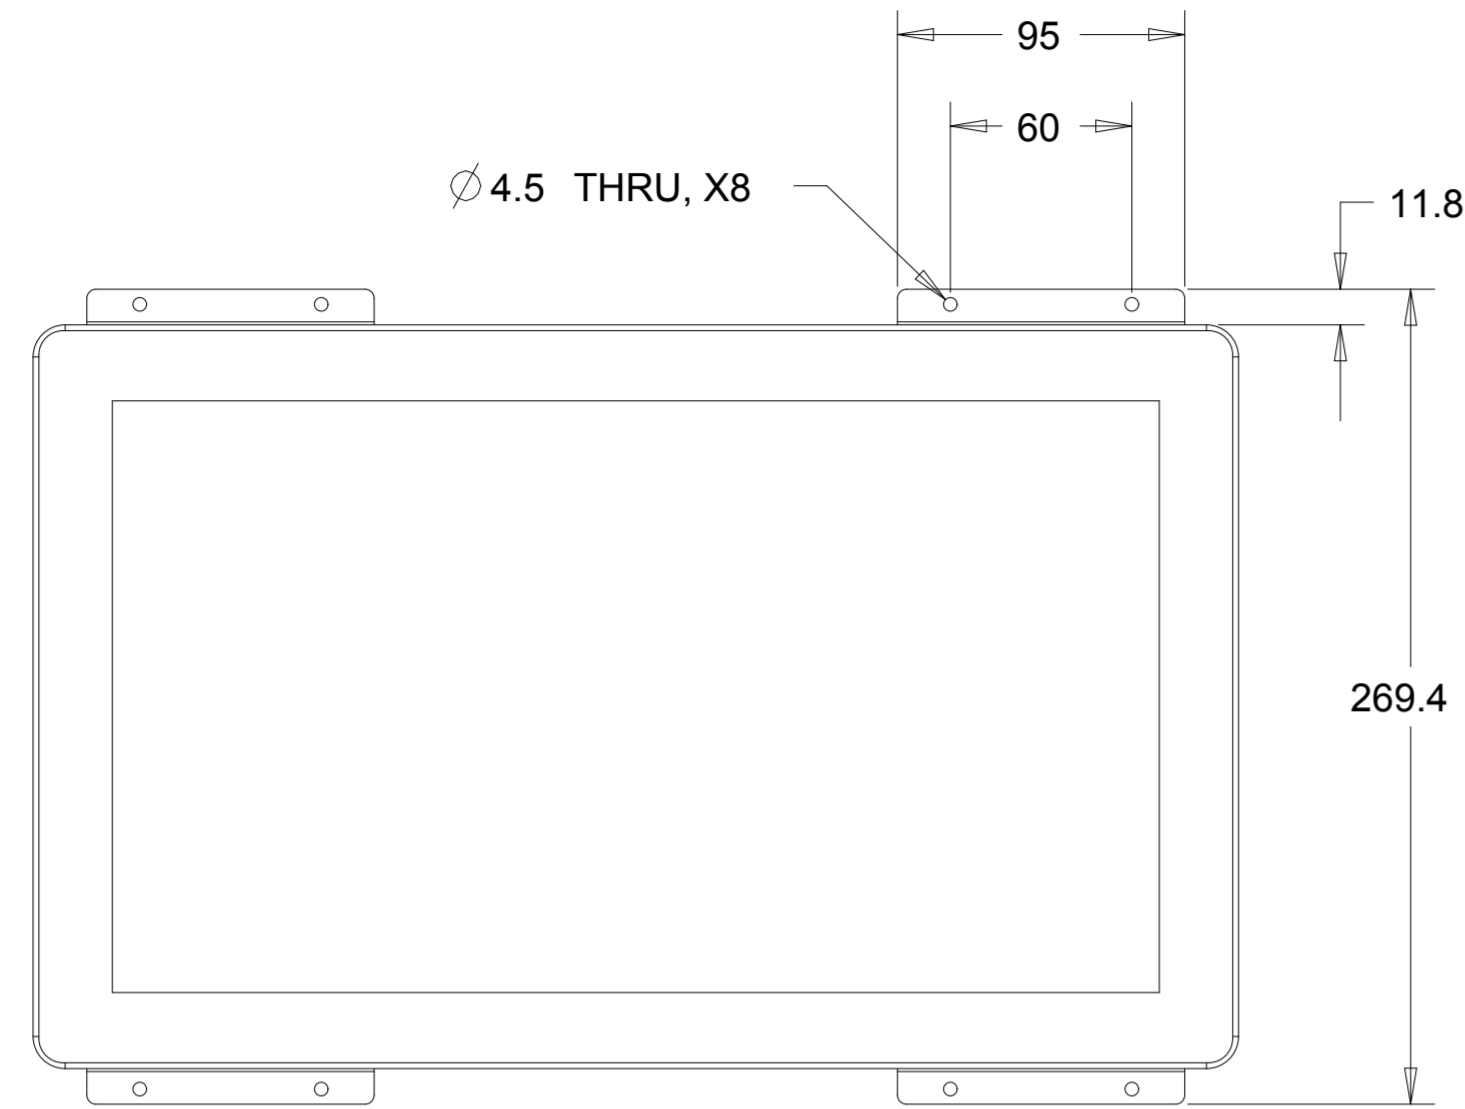

PROJECTED CAPACITIVE MODEL

REAR MOUNT  
M4 THREADS, X8  
MAX THREAD DEPTH = 8MM

PROJECTED CAPACITIVE MODEL

WITH FLUSH MOUNTING BRACKETS (4 INCLUDED)  
 REPLACEMENT BRACKET KIT P/N E548786 AVAILABLE SEPARATELY