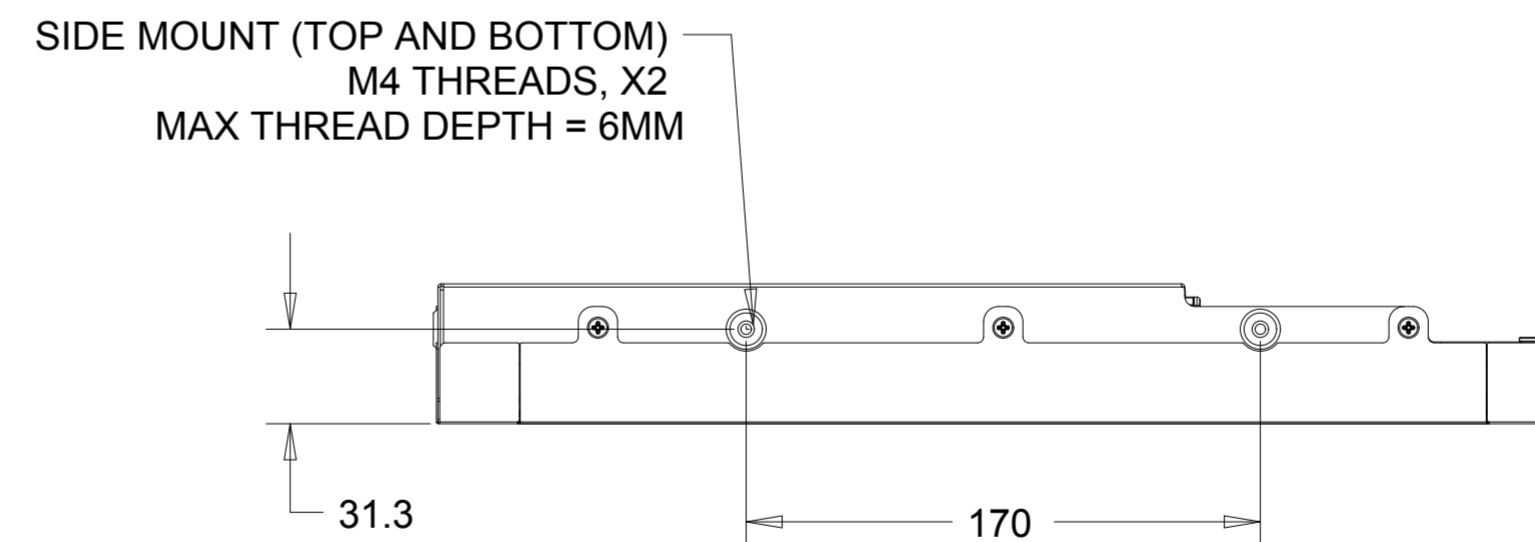

PROJECTED CAPACITIVE MODEL

REAR MOUNT  
M4 THREADS, X8  
MAX THREAD DEPTH = 8MM

PROJECTED CAPACITIVE MODEL

WITH FLUSH MOUNTING BRACKETS (4 INCLUDED)  
 REPLACEMENT BRACKET KIT P/N E548786 AVAILABLE SEPARATELY

INTELLITOUCH, ACCUTOUCH, AND SECURETOUCH MODEL

INTELLITOUCH, ACCUTOUCH, AND SECURETOUCH MODEL

WITH SIDE MOUNTING BRACKETS (4 INCLUDED)  
 REPLACEMENT BRACKET KIT P/N E333212 AVAILABLE SEPARATELY

**FRONT MOUNT BEZEL KIT**  
**P/N E711274 FOR INTELLITOUCH, ACCUTOUCH, AND SECURETOUCH MODEL ONLY**