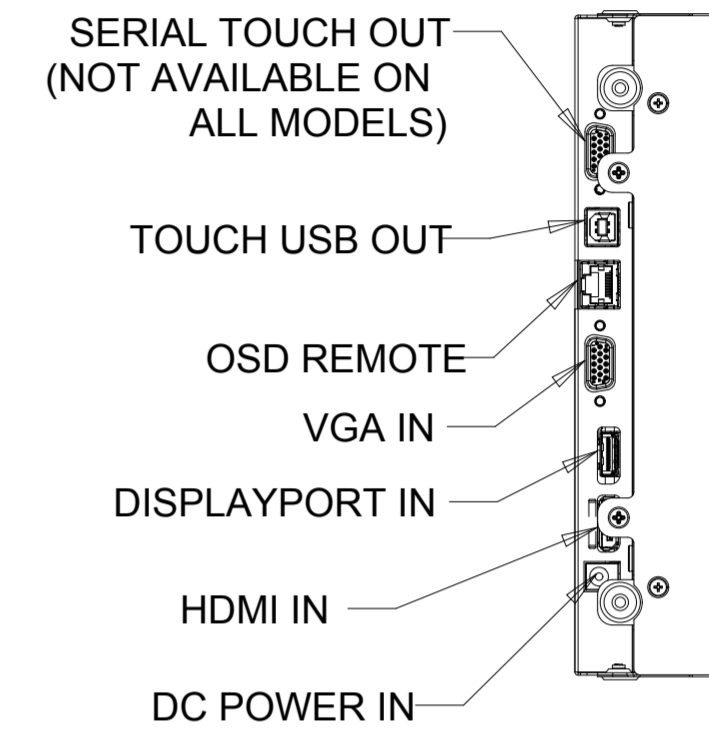

PROJECTED CAPACITIVE MODEL

REAR MOUNT  
M4 THREADS, X8  
MAX THREAD DEPTH = 8MM

PROJECTED CAPACITIVE MODEL

WITH FLUSH MOUNTING BRACKETS (4 INCLUDED)  
 REPLACEMENT BRACKET KIT P/N E548786 AVAILABLE SEPARATELY

INTELLITOUCH, ACCUTOUCH, AND SECURETOUCH MODEL

INTELLITOUCH, ACCUTOUCH, AND SECURETOUCH MODEL

WITH SIDE MOUNTING BRACKETS (4 INCLUDED)  
 REPLACEMENT BRACKET KIT P/N E333212 AVAILABLE SEPARATELY

**FRONT MOUNT BEZEL KIT**  
**P/N E711274 FOR INTELLITOUCH, ACCUTOUCH, AND SECURETOUCH MODEL ONLY**

RACK MOUNT KIT  
P/N E921202 FOR INTELLITOUCH, ACCUTOUCH, AND SECURETOUCH MODEL ONLY

OPTIONAL KEYSLOT MOUNTING, X4