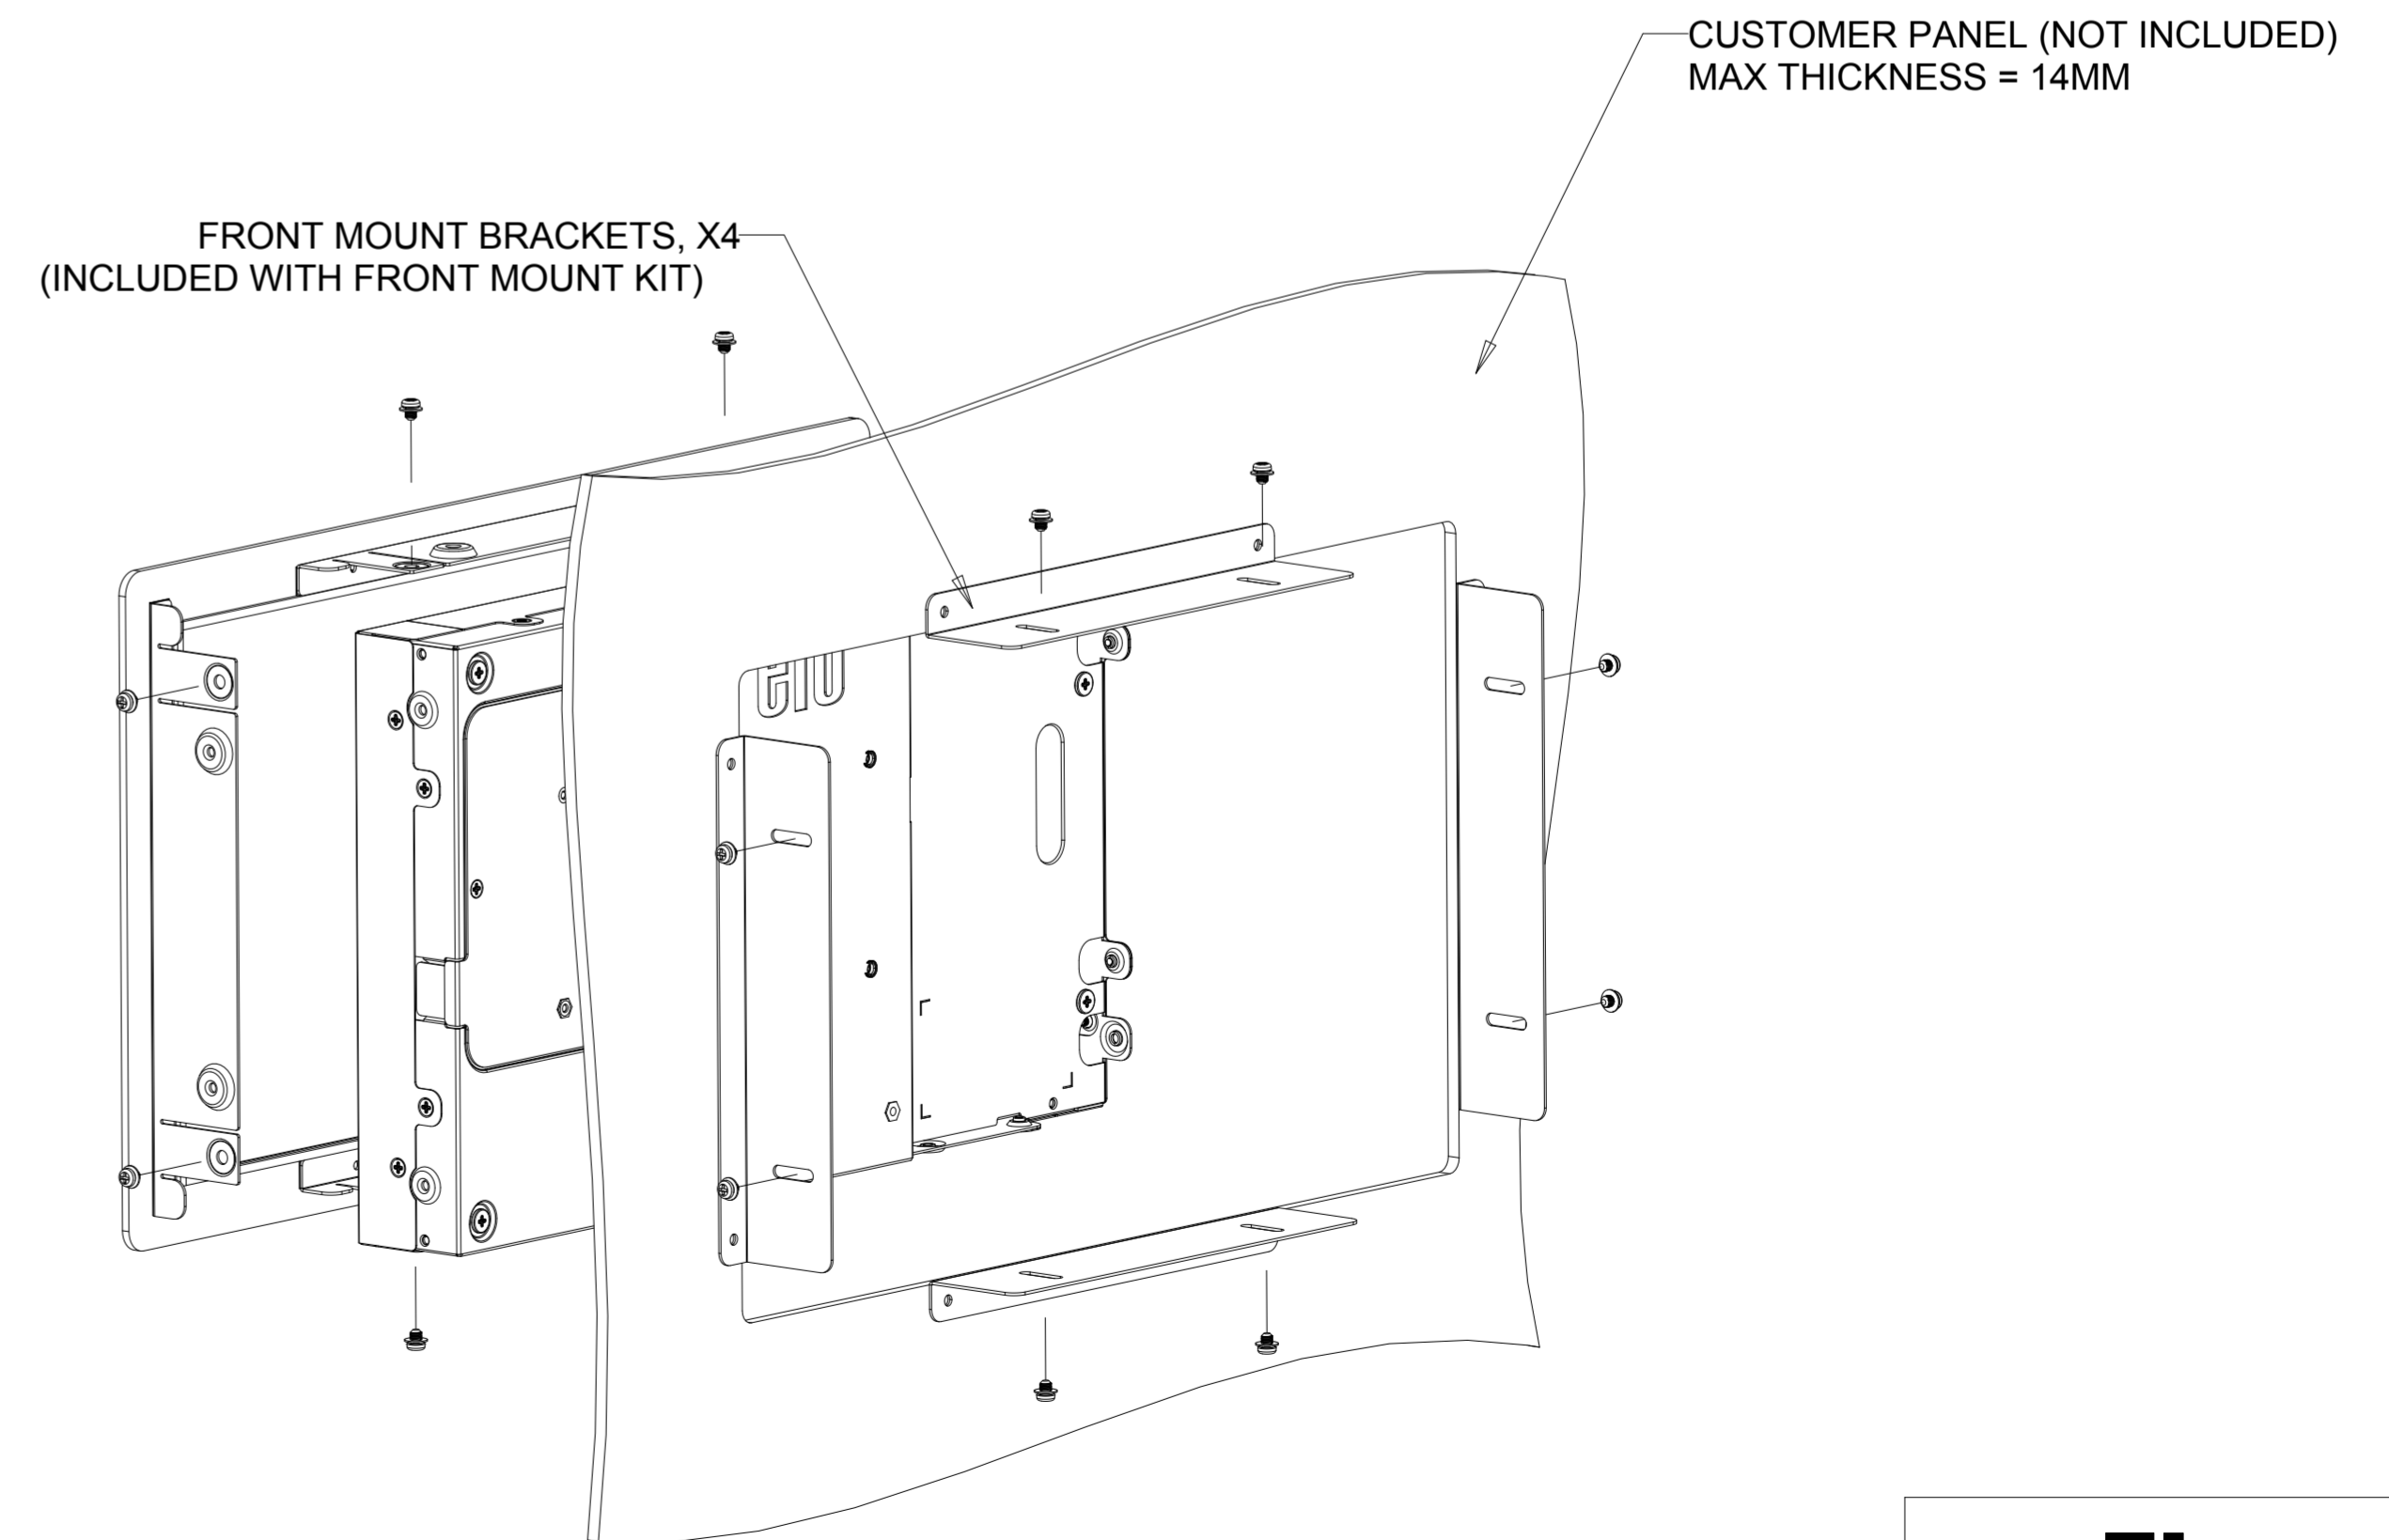

INTELLITOUCH, ACCUTOUCH, AND SECURETOUCH MODEL

INTELLITOUCH, ACCUTOUCH, AND SECURETOUCH MODEL

WITH SIDE MOUNTING BRACKETS (4 INCLUDED)  
 REPLACEMENT BRACKET KIT P/N E333212 AVAILABLE SEPARATELY

**FRONT MOUNT BEZEL KIT**  
**P/N E711274 FOR INTELLITOUCH, ACCUTOUCH, AND SECURETOUCH MODEL ONLY**

RACK MOUNT KIT  
P/N E921202 FOR INTELLITOUCH, ACCUTOUCH, AND SECURETOUCH MODEL ONLY

OPTIONAL KEYSLOT MOUNTING, X4