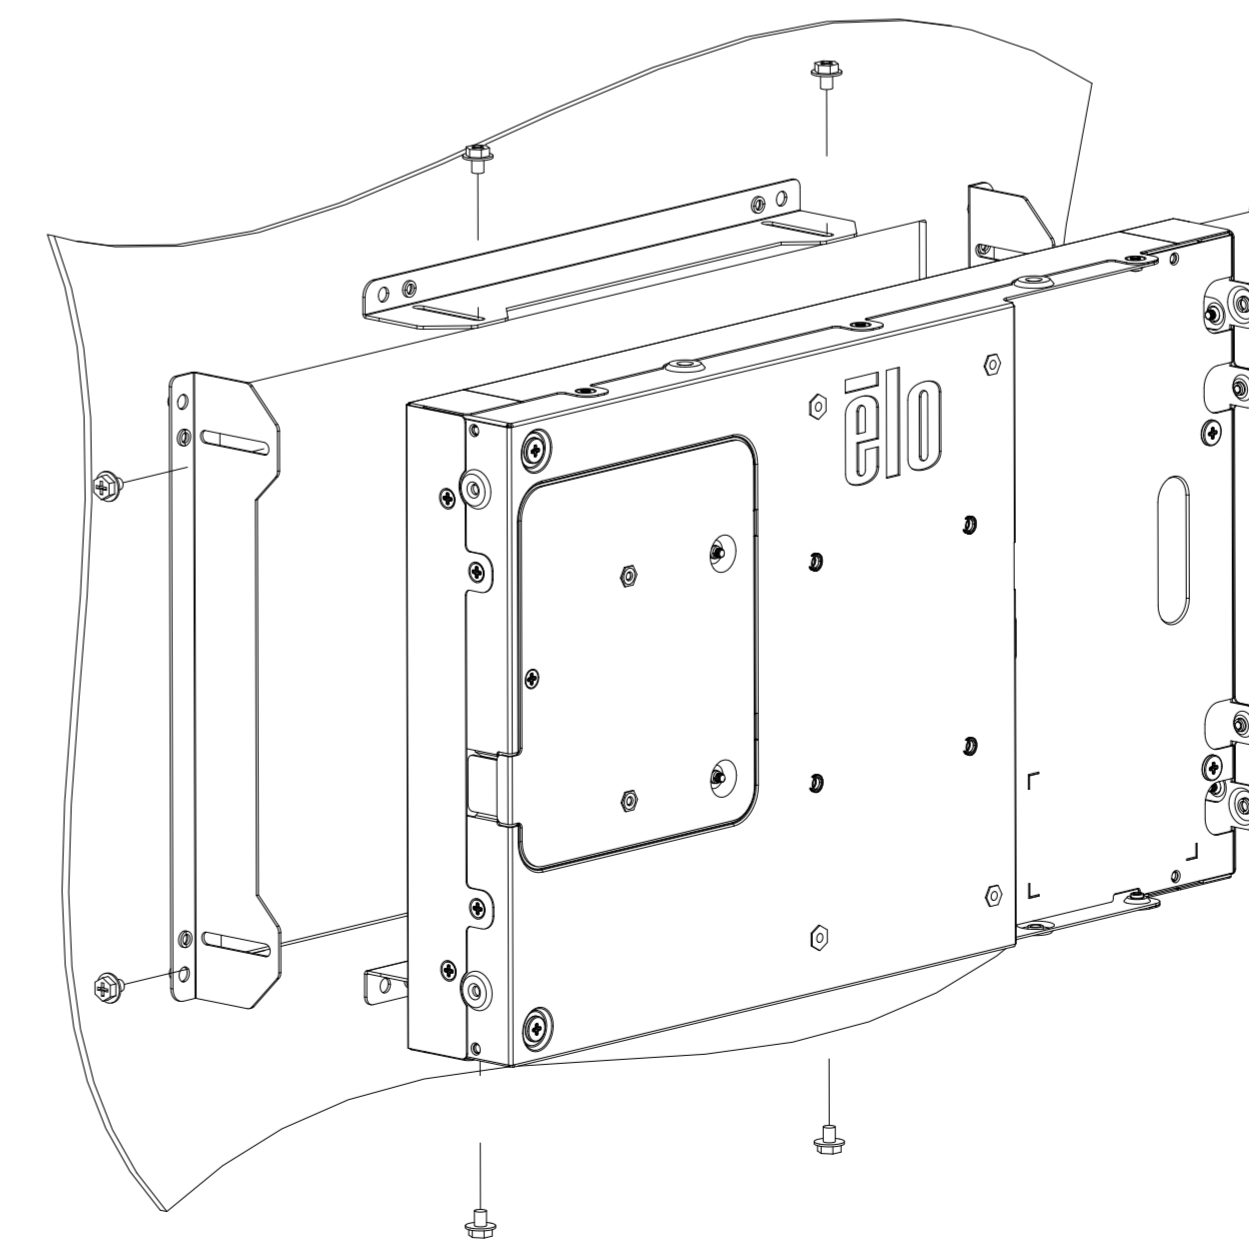

PROJECTED CAPACITIVE MODEL

REAR MOUNT  
M4 THREADS, X8  
MAX THREAD DEPTH = 8MM

PROJECTED CAPACITIVE MODEL

WITH FLUSH MOUNTING BRACKETS (4 INCLUDED)  
 REPLACEMENT BRACKET KIT P/N E548786 AVAILABLE SEPARATELY

INTELLITOUCH, ACCUTOUCH, AND SECURETOUCH MODEL

INTELLITOUCH, ACCUTOUCH, AND SECURETOUCH MODEL

WITH SIDE MOUNTING BRACKETS (4 INCLUDED)  
 REPLACEMENT BRACKET KIT P/N E333212 AVAILABLE SEPARATELY

**FRONT MOUNT BEZEL KIT**  
**P/N E711274 FOR INTELLITOUCH, ACCUTOUCH, AND SECURETOUCH MODEL ONLY**

RACK MOUNT KIT  
P/N E921202 FOR INTELLITOUCH, ACCUTOUCH, AND SECURETOUCH MODEL ONLY

OPTIONAL KEYSLOT MOUNTING, X4