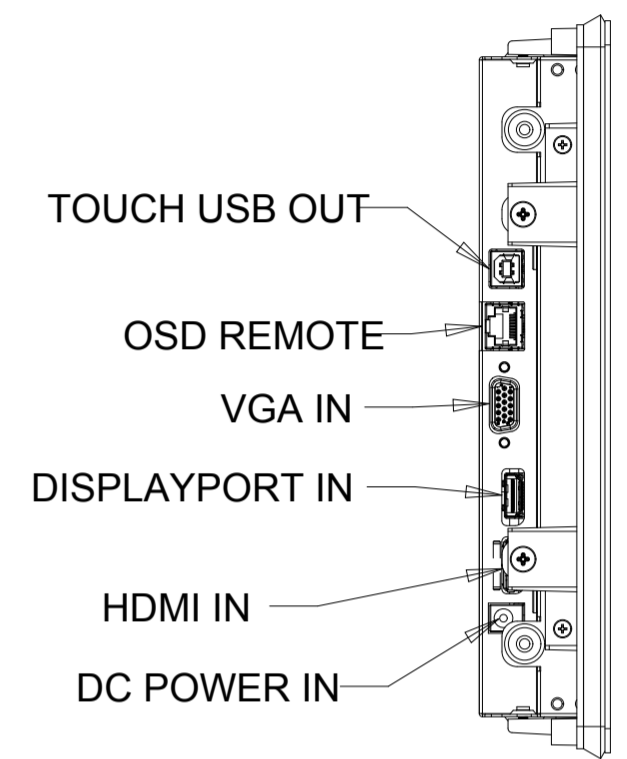

PROJECTED CAPACITIVE MODEL

REAR MOUNT  
M4 THREADS, X8  
MAX THREAD DEPTH = 8MM

PROJECTED CAPACITIVE MODEL

WITH FLUSH MOUNTING BRACKETS (4 INCLUDED)  
 REPLACEMENT BRACKET KIT P/N E548786 AVAILABLE SEPARATELY

INTELLITOUCH, ACCUTOUCH, AND SECURETOUCH MODEL

INTELLITOUCH, ACCUTOUCH, AND SECURETOUCH MODEL

WITH SIDE MOUNTING BRACKETS (4 INCLUDED)  
 REPLACEMENT BRACKET KIT P/N E333212 AVAILABLE SEPARATELY

**FRONT MOUNT BEZEL KIT**  
**P/N E711274 FOR INTELLITOUCH, ACCUTOUCH, AND SECURETOUCH MODEL ONLY**

RACK MOUNT KIT  
P/N E921202 FOR INTELLITOUCH, ACCUTOUCH, AND SECURETOUCH MODEL ONLY

OPTIONAL KEYSLOT MOUNTING, X4