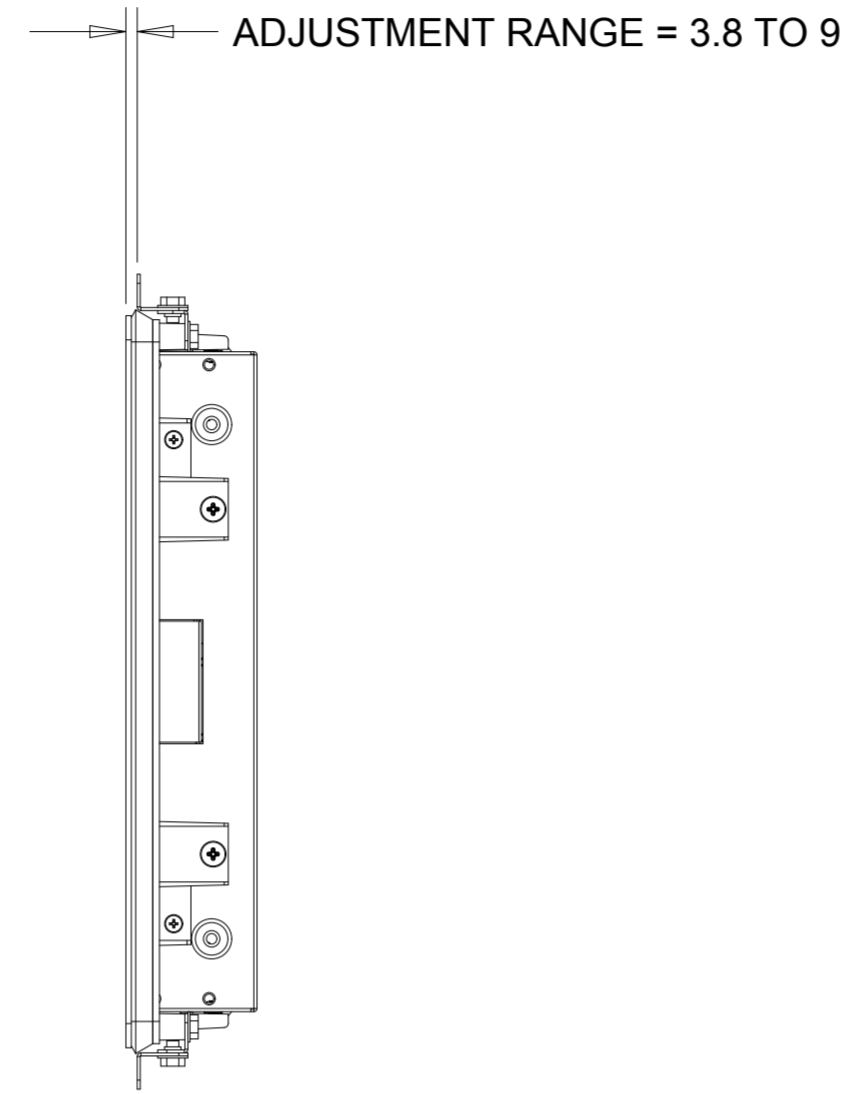

PROJECTED CAPACITIVE MODEL

REAR MOUNT  
M4 THREADS, X8  
MAX THREAD DEPTH = 8MM

PROJECTED CAPACITIVE MODEL

WITH FLUSH MOUNTING BRACKETS (4 INCLUDED)  
 REPLACEMENT BRACKET KIT P/N E548786 AVAILABLE SEPARATELY

INTELLITOUCH, ACCUTOUCH, AND SECURETOUCH MODEL

INTELLITOUCH, ACCUTOUCH, AND SECURETOUCH MODEL

WITH SIDE MOUNTING BRACKETS (4 INCLUDED)  
 REPLACEMENT BRACKET KIT P/N E333212 AVAILABLE SEPARATELY

**FRONT MOUNT BEZEL KIT**  
**P/N E711274 FOR INTELLITOUCH, ACCUTOUCH, AND SECURETOUCH MODEL ONLY**

RACK MOUNT KIT  
P/N E921202 FOR INTELLITOUCH, ACCUTOUCH, AND SECURETOUCH MODEL ONLY

OPTIONAL KEYSLOT MOUNTING, X4