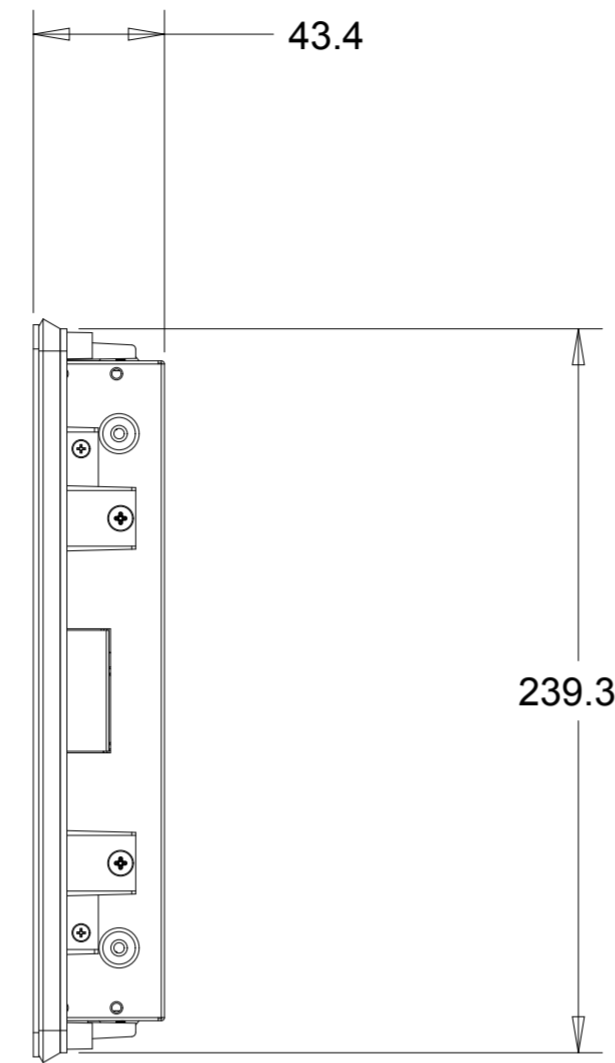

PROJECTED CAPACITIVE MODEL

REAR MOUNT  
M4 THREADS, X8  
MAX THREAD DEPTH = 8MM

PROJECTED CAPACITIVE MODEL

WITH FLUSH MOUNTING BRACKETS (4 INCLUDED)  
 REPLACEMENT BRACKET KIT P/N E548786 AVAILABLE SEPARATELY

INTELLITOUCH, ACCUTOUCH, AND SECURETOUCH MODEL

INTELLITOUCH, ACCUTOUCH, AND SECURETOUCH MODEL

WITH SIDE MOUNTING BRACKETS (4 INCLUDED)  
 REPLACEMENT BRACKET KIT P/N E333212 AVAILABLE SEPARATELY

**FRONT MOUNT BEZEL KIT**  
**P/N E711274 FOR INTELLITOUCH, ACCUTOUCH, AND SECURETOUCH MODEL ONLY**

RACK MOUNT KIT  
P/N E921202 FOR INTELLITOUCH, ACCUTOUCH, AND SECURETOUCH MODEL ONLY

OPTIONAL KEYSLOT MOUNTING, X4