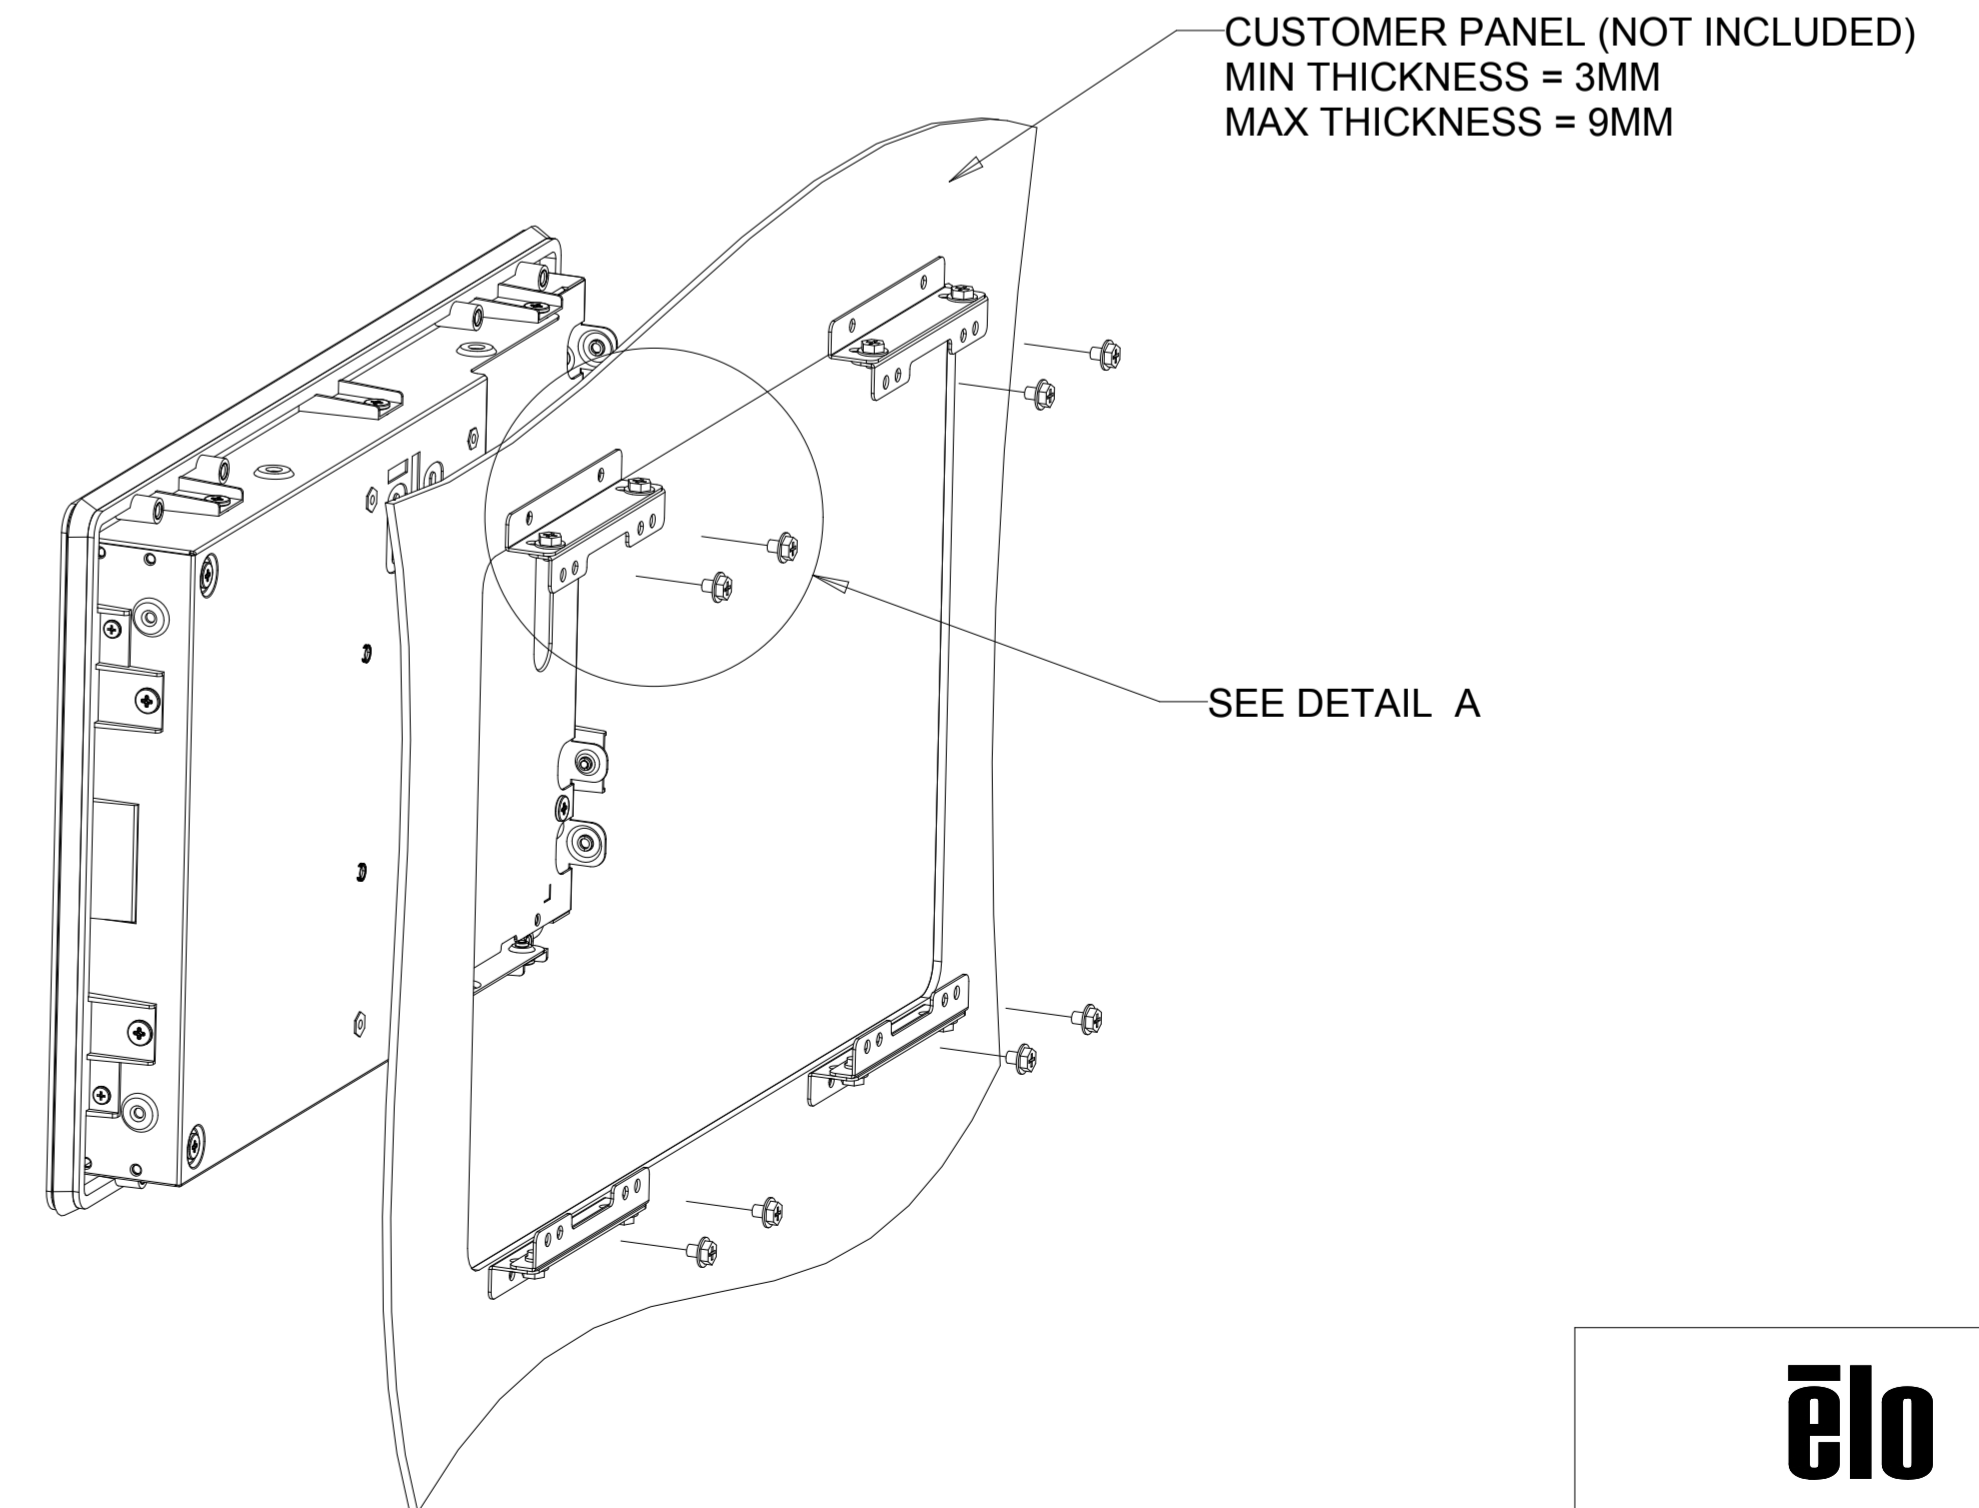

PROJECTED CAPACITIVE MODEL

REAR MOUNT  
M4 THREADS, X8  
MAX THREAD DEPTH = 8MM

PROJECTED CAPACITIVE MODEL

WITH FLUSH MOUNTING BRACKETS (4 INCLUDED)  
 REPLACEMENT BRACKET KIT P/N E548786 AVAILABLE SEPARATELY

INTELLITOUCH, ACCUTOUCH, AND SECURETOUCH MODEL

INTELLITOUCH, ACCUTOUCH, AND SECURETOUCH MODEL

WITH SIDE MOUNTING BRACKETS (4 INCLUDED)  
 REPLACEMENT BRACKET KIT P/N E333212 AVAILABLE SEPARATELY

**FRONT MOUNT BEZEL KIT**  
**P/N E711274 FOR INTELLITOUCH, ACCUTOUCH, AND SECURETOUCH MODEL ONLY**

RACK MOUNT KIT  
P/N E921202 FOR INTELLITOUCH, ACCUTOUCH, AND SECURETOUCH MODEL ONLY

OPTIONAL KEYSLOT MOUNTING, X4