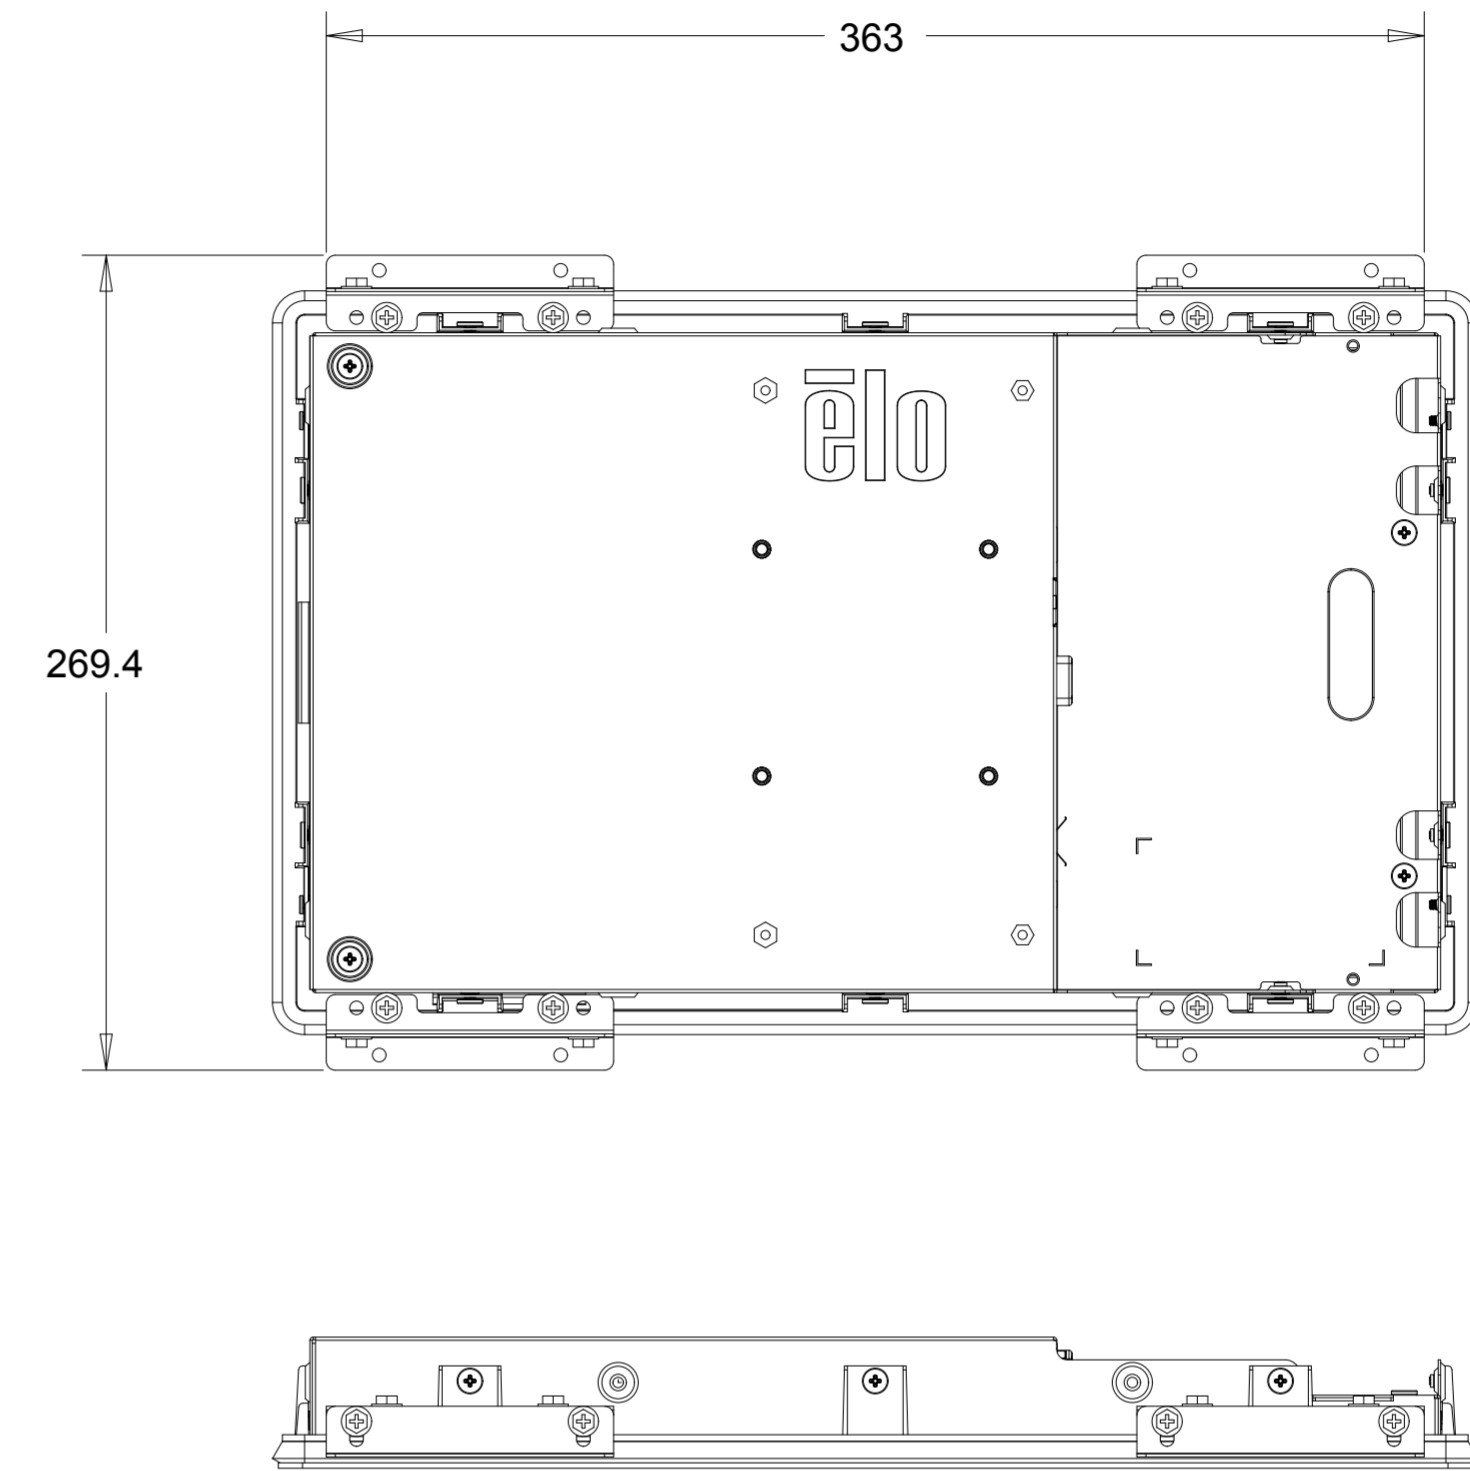

PROJECTED CAPACITIVE MODEL

REAR MOUNT  
M4 THREADS, X8  
MAX THREAD DEPTH = 8MM

PROJECTED CAPACITIVE MODEL

WITH FLUSH MOUNTING BRACKETS (4 INCLUDED)  
 REPLACEMENT BRACKET KIT P/N E548786 AVAILABLE SEPARATELY

INTELLITOUCH, ACCUTOUCH, AND SECURETOUCH MODEL

INTELLITOUCH, ACCUTOUCH, AND SECURETOUCH MODEL

WITH SIDE MOUNTING BRACKETS (4 INCLUDED)  
 REPLACEMENT BRACKET KIT P/N E333212 AVAILABLE SEPARATELY

**FRONT MOUNT BEZEL KIT**  
**P/N E711274 FOR INTELLITOUCH, ACCUTOUCH, AND SECURETOUCH MODEL ONLY**

RACK MOUNT KIT  
P/N E921202 FOR INTELLITOUCH, ACCUTOUCH, AND SECURETOUCH MODEL ONLY

OPTIONAL KEYSLOT MOUNTING, X4