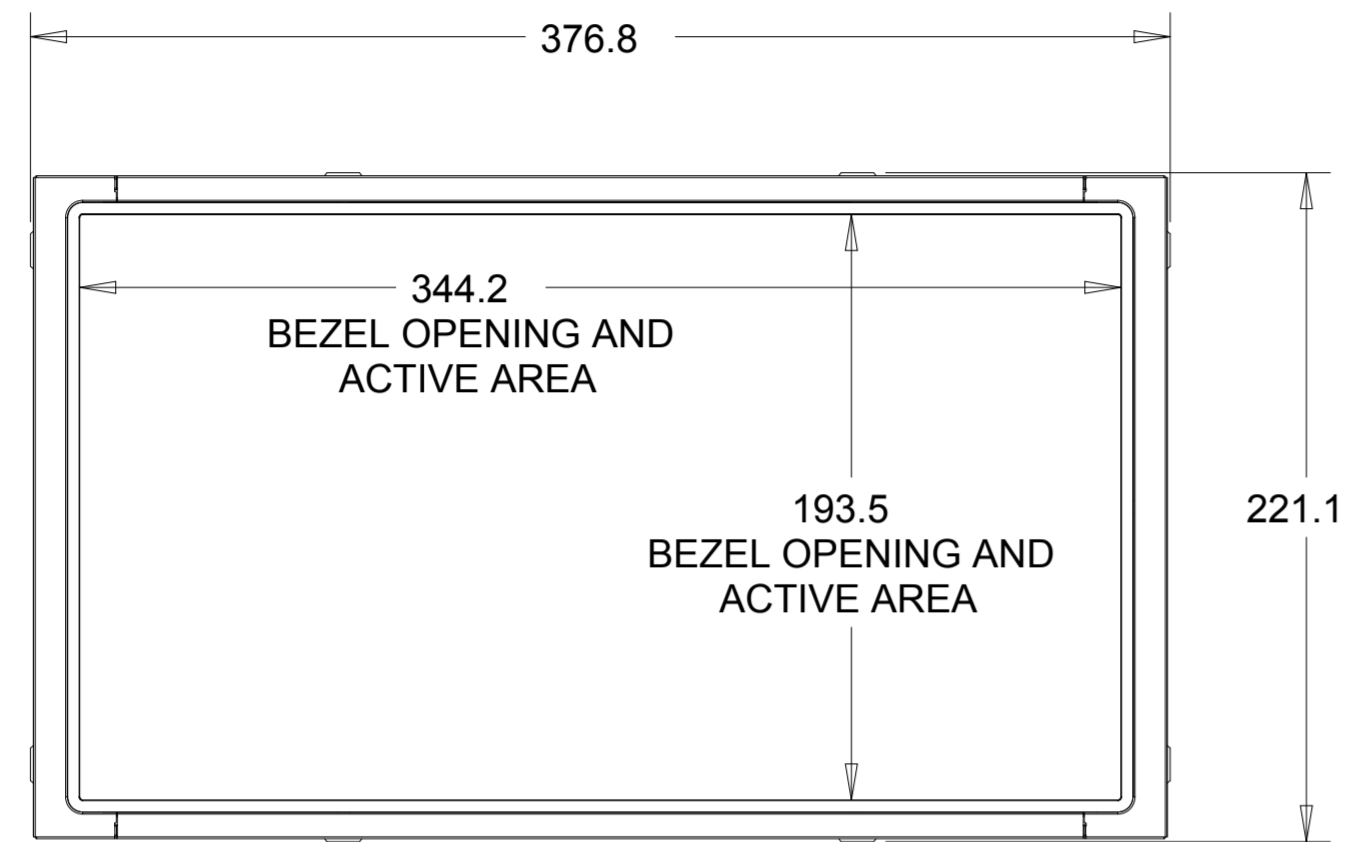

PROJECTED CAPACITIVE MODEL

REAR MOUNT  
M4 THREADS, X8  
MAX THREAD DEPTH = 8MM

PROJECTED CAPACITIVE MODEL

WITH FLUSH MOUNTING BRACKETS (4 INCLUDED)  
 REPLACEMENT BRACKET KIT P/N E548786 AVAILABLE SEPARATELY

INTELLITOUCH, ACCUTOUCH, AND SECURETOUCH MODEL

INTELLITOUCH, ACCUTOUCH, AND SECURETOUCH MODEL

WITH SIDE MOUNTING BRACKETS (4 INCLUDED)  
 REPLACEMENT BRACKET KIT P/N E333212 AVAILABLE SEPARATELY

**FRONT MOUNT BEZEL KIT**  
**P/N E711274 FOR INTELLITOUCH, ACCUTOUCH, AND SECURETOUCH MODEL ONLY**

RACK MOUNT KIT  
P/N E921202 FOR INTELLITOUCH, ACCUTOUCH, AND SECURETOUCH MODEL ONLY

OPTIONAL KEYSLOT MOUNTING, X4