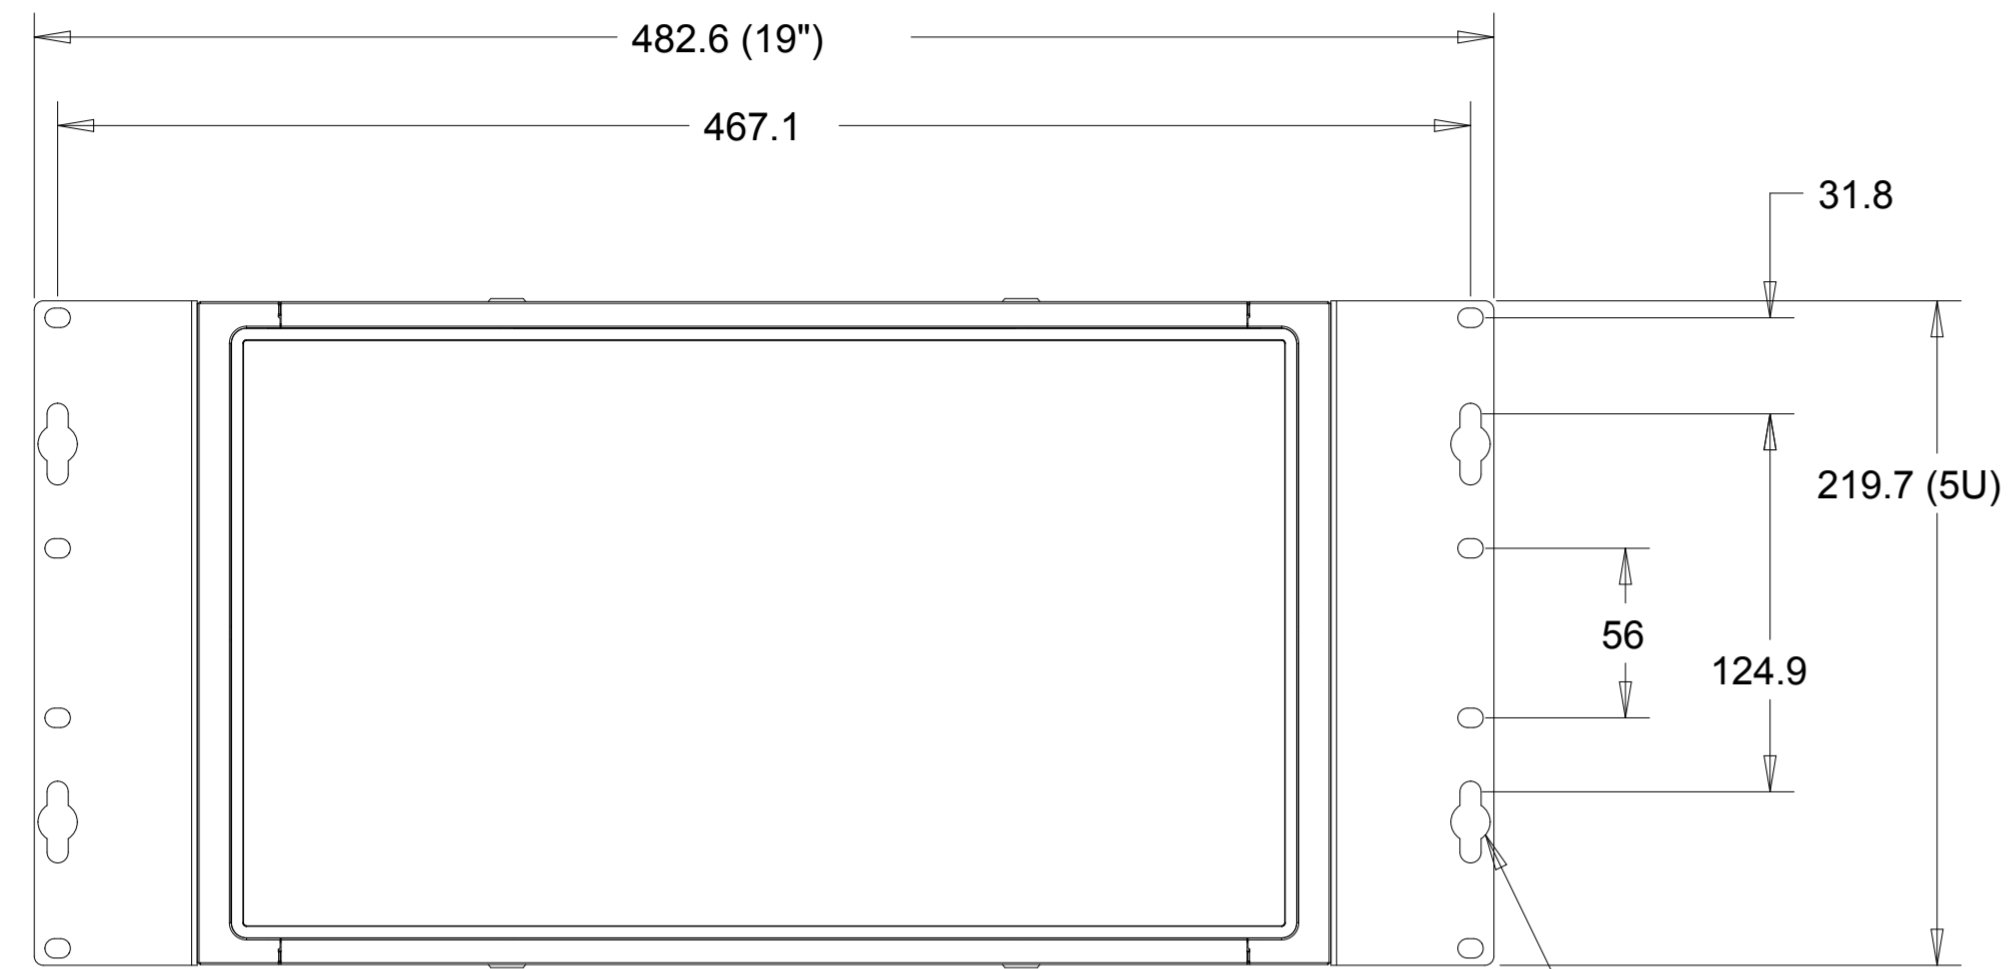

RACK MOUNT KIT
P/N E921202 FOR INTELLITOUCH, ACCUTOUCH, AND SECURETOUCH MODEL ONLY

OPTIONAL KEYSLOT MOUNTING, X4