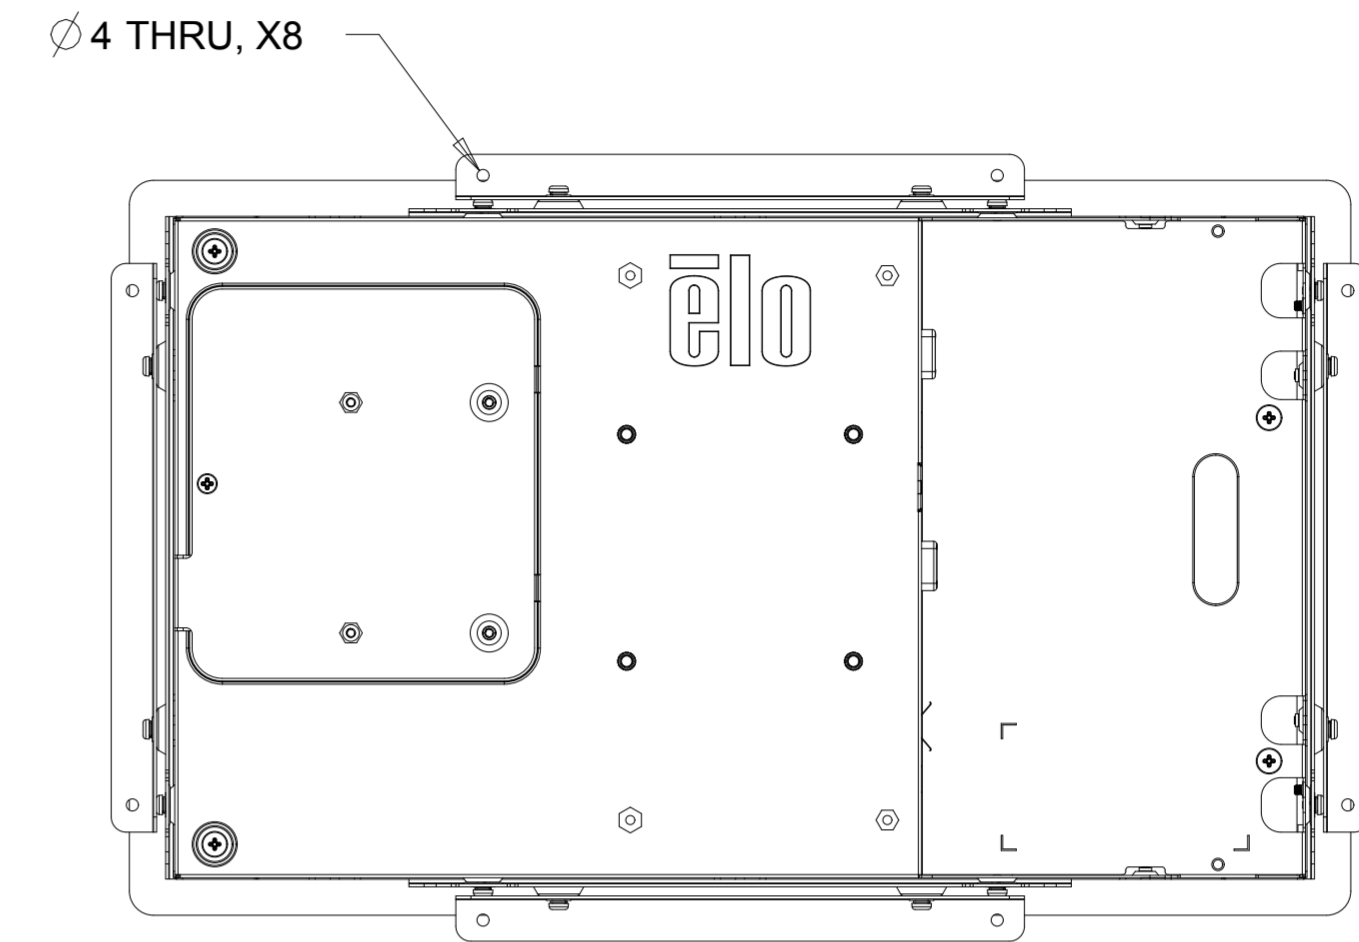

PROJECTED CAPACITIVE MODEL

REAR MOUNT  
M4 THREADS, X8  
MAX THREAD DEPTH = 8MM

PROJECTED CAPACITIVE MODEL

WITH FLUSH MOUNTING BRACKETS (4 INCLUDED)  
 REPLACEMENT BRACKET KIT P/N E548786 AVAILABLE SEPARATELY

INTELLITOUCH, ACCUTOUCH, AND SECURETOUCH MODEL

INTELLITOUCH, ACCUTOUCH, AND SECURETOUCH MODEL

WITH SIDE MOUNTING BRACKETS (4 INCLUDED)  
 REPLACEMENT BRACKET KIT P/N E333212 AVAILABLE SEPARATELY

**FRONT MOUNT BEZEL KIT**  
**P/N E711274 FOR INTELLITOUCH, ACCUTOUCH, AND SECURETOUCH MODEL ONLY**

RACK MOUNT KIT  
P/N E921202 FOR INTELLITOUCH, ACCUTOUCH, AND SECURETOUCH MODEL ONLY

OPTIONAL KEYSLOT MOUNTING, X4