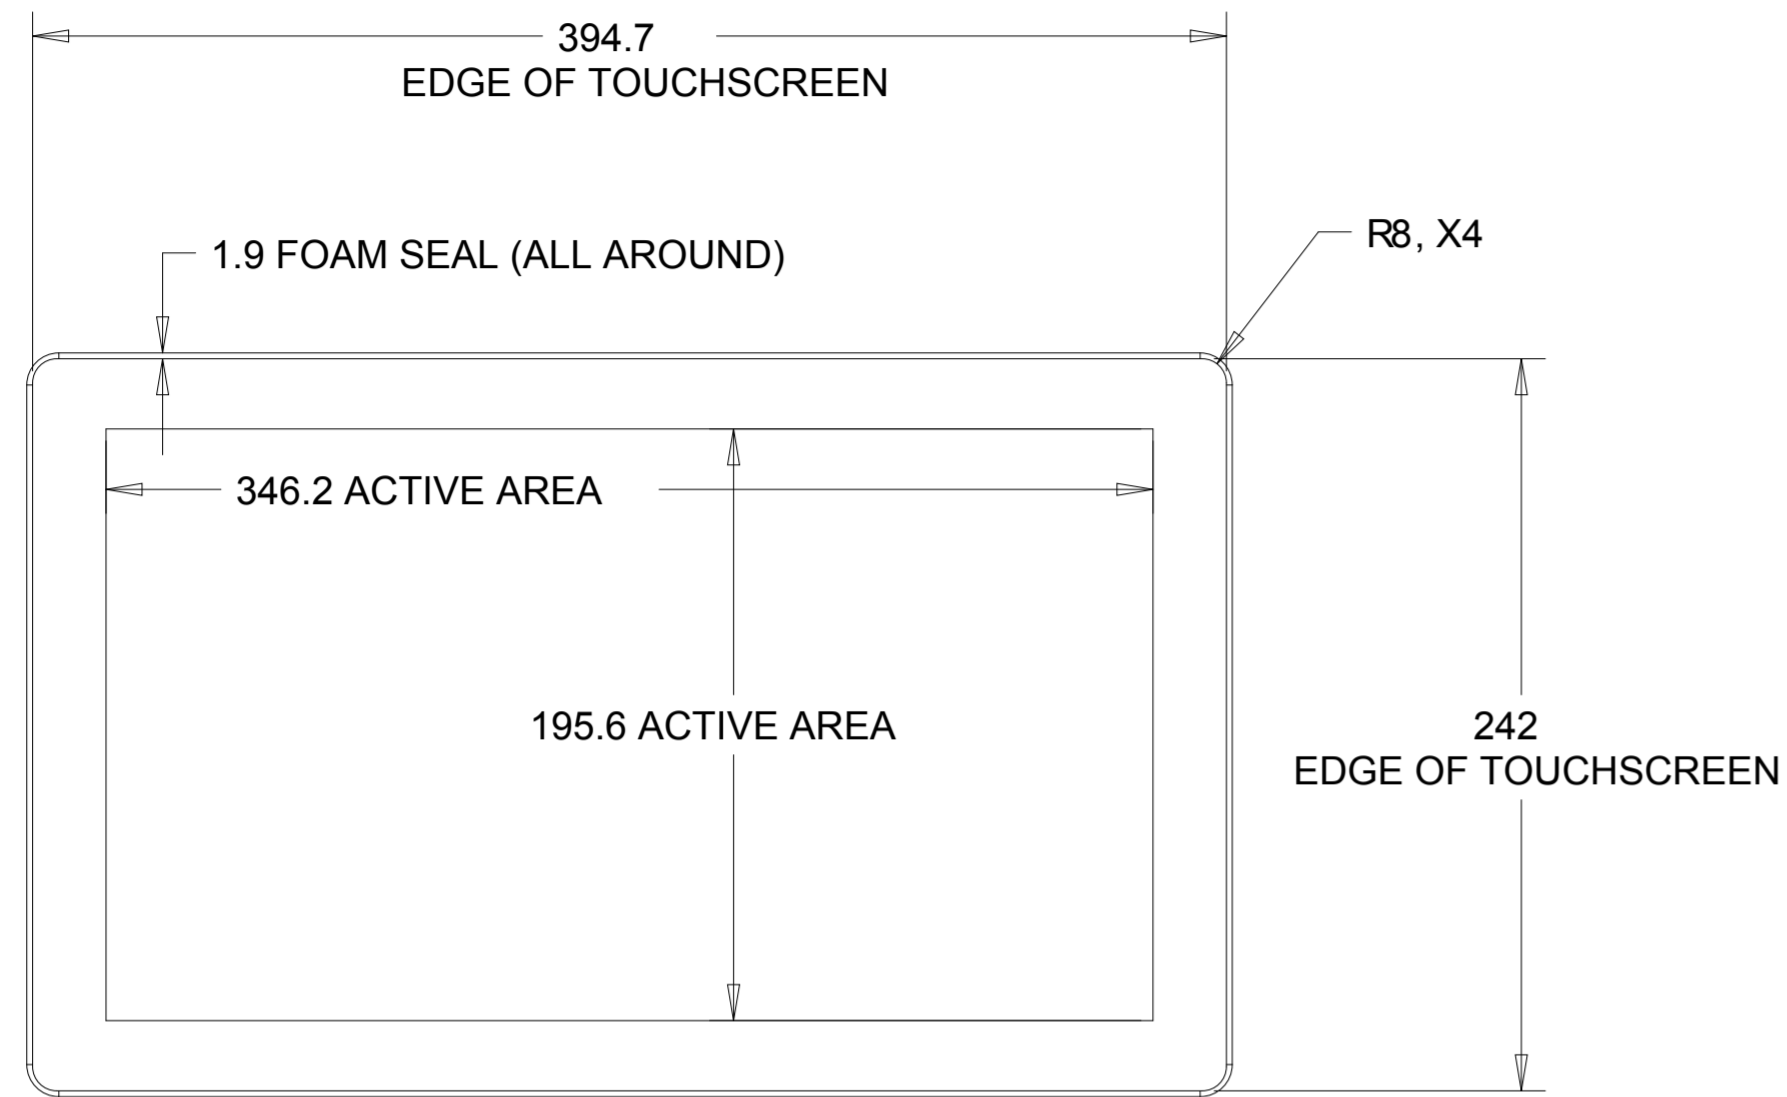

PROJECTED CAPACITIVE MODEL

REAR MOUNT  
M4 THREADS, X8  
MAX THREAD DEPTH = 8MM

PROJECTED CAPACITIVE MODEL

WITH FLUSH MOUNTING BRACKETS (4 INCLUDED)  
 REPLACEMENT BRACKET KIT P/N E548786 AVAILABLE SEPARATELY

INTELLITOUCH, ACCUTOUCH, AND SECURETOUCH MODEL

INTELLITOUCH, ACCUTOUCH, AND SECURETOUCH MODEL

WITH SIDE MOUNTING BRACKETS (4 INCLUDED)  
 REPLACEMENT BRACKET KIT P/N E333212 AVAILABLE SEPARATELY

**FRONT MOUNT BEZEL KIT**  
**P/N E711274 FOR INTELLITOUCH, ACCUTOUCH, AND SECURETOUCH MODEL ONLY**

RACK MOUNT KIT  
P/N E921202 FOR INTELLITOUCH, ACCUTOUCH, AND SECURETOUCH MODEL ONLY

OPTIONAL KEYSLOT MOUNTING, X4