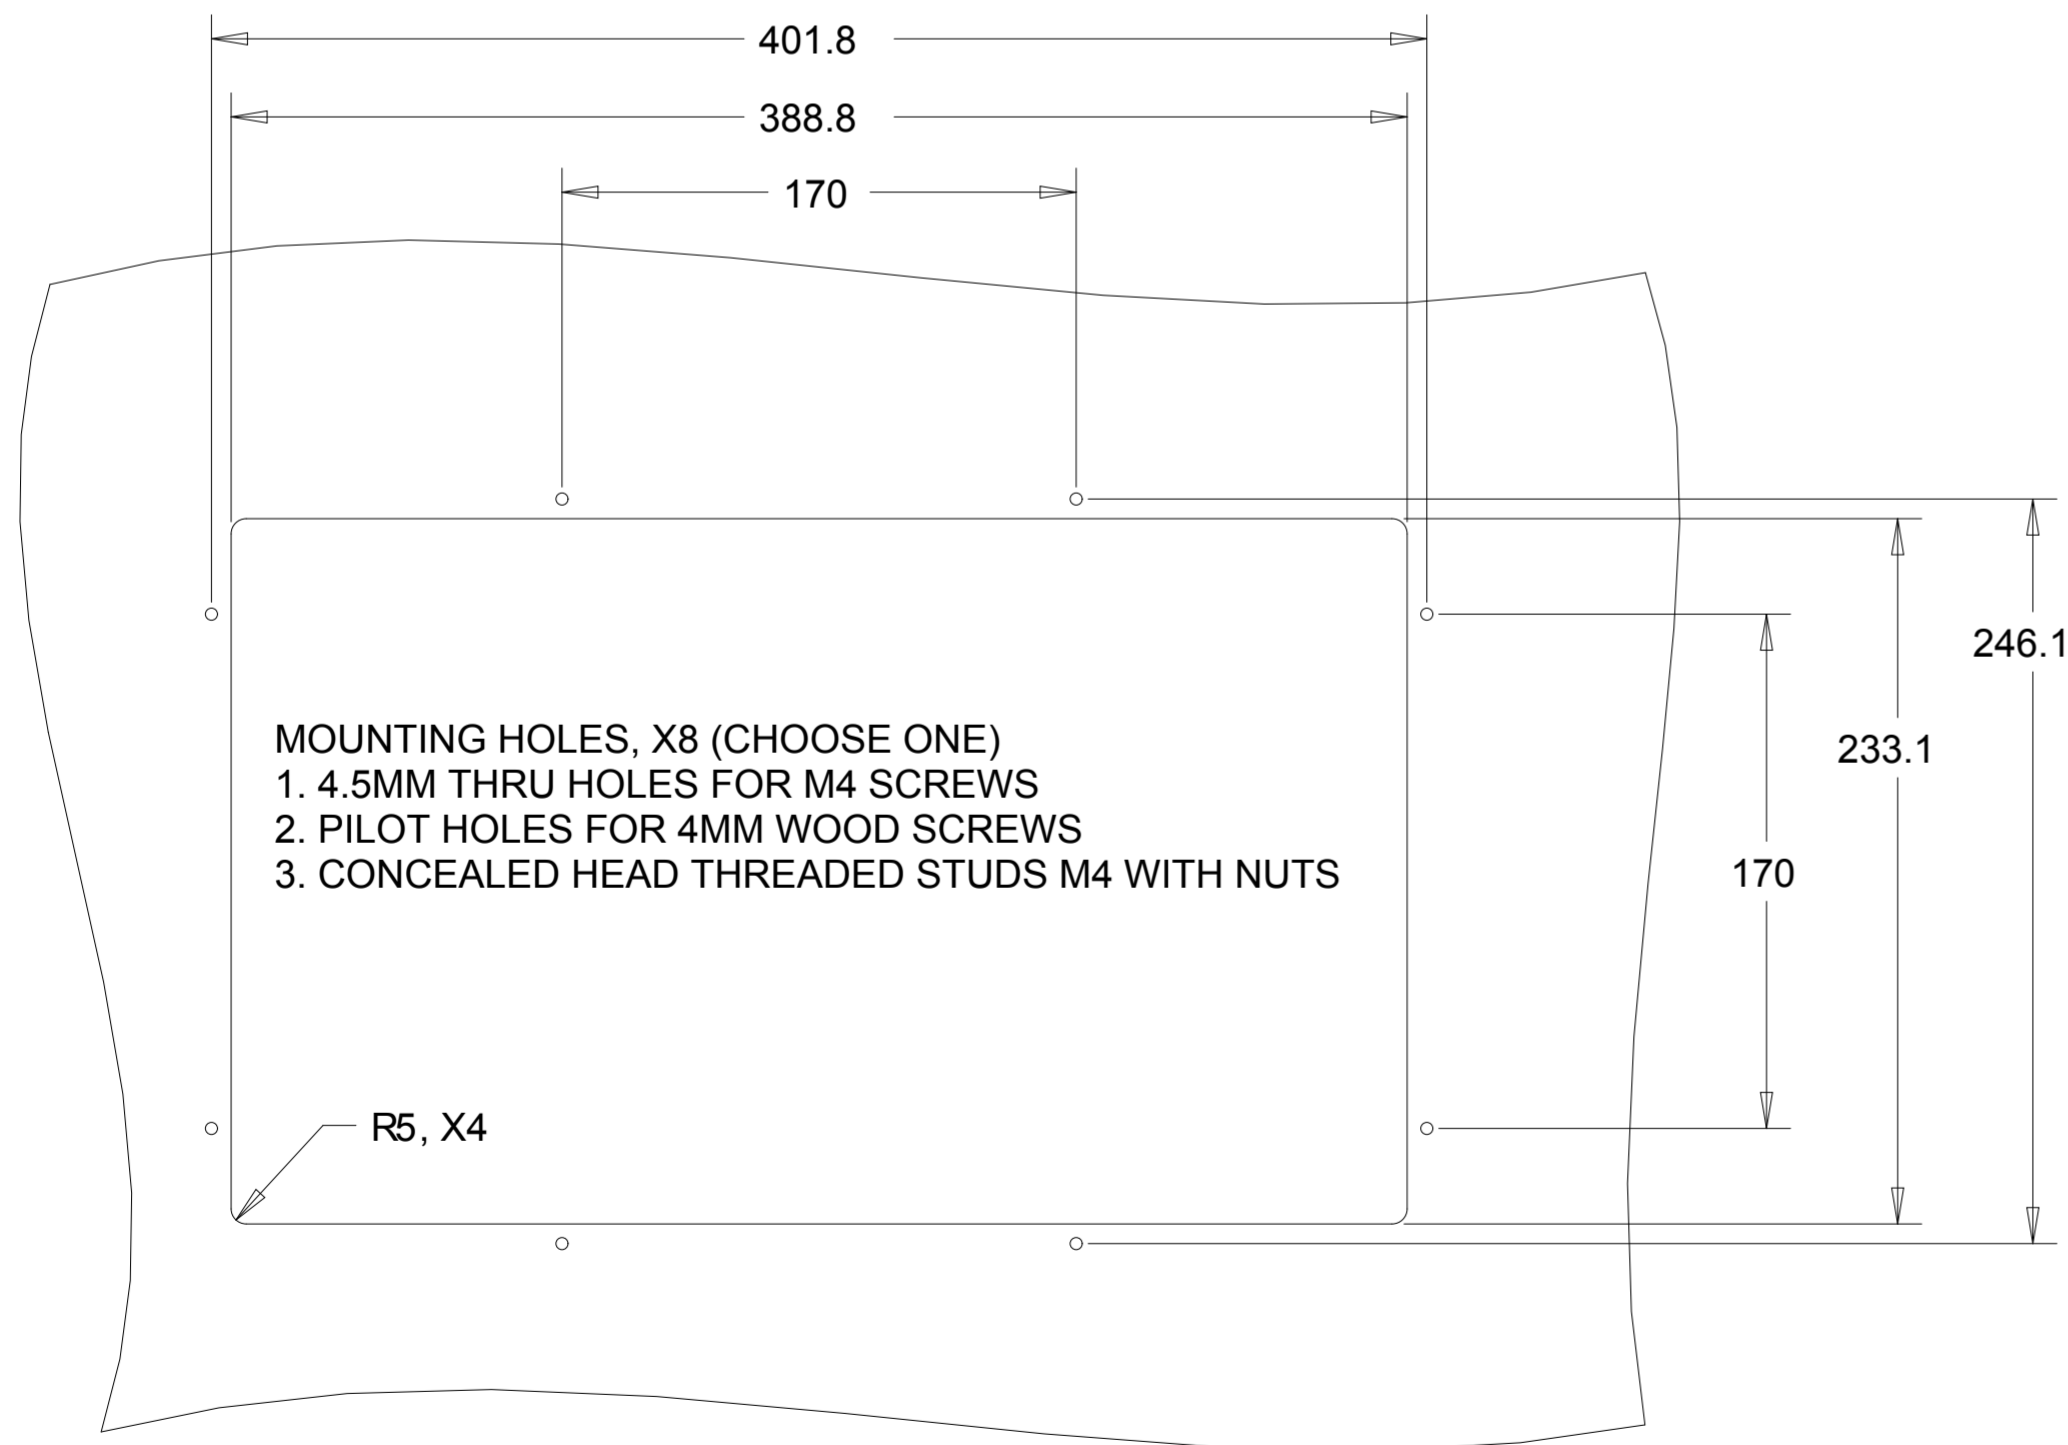

PROJECTED CAPACITIVE MODEL

REAR MOUNT  
M4 THREADS, X8  
MAX THREAD DEPTH = 8MM

PROJECTED CAPACITIVE MODEL

WITH FLUSH MOUNTING BRACKETS (4 INCLUDED)  
 REPLACEMENT BRACKET KIT P/N E548786 AVAILABLE SEPARATELY

INTELLITOUCH, ACCUTOUCH, AND SECURETOUCH MODEL

INTELLITOUCH, ACCUTOUCH, AND SECURETOUCH MODEL

WITH SIDE MOUNTING BRACKETS (4 INCLUDED)  
 REPLACEMENT BRACKET KIT P/N E333212 AVAILABLE SEPARATELY

**FRONT MOUNT BEZEL KIT**  
**P/N E711274 FOR INTELLITOUCH, ACCUTOUCH, AND SECURETOUCH MODEL ONLY**

RACK MOUNT KIT  
P/N E921202 FOR INTELLITOUCH, ACCUTOUCH, AND SECURETOUCH MODEL ONLY

OPTIONAL KEYSLOT MOUNTING, X4