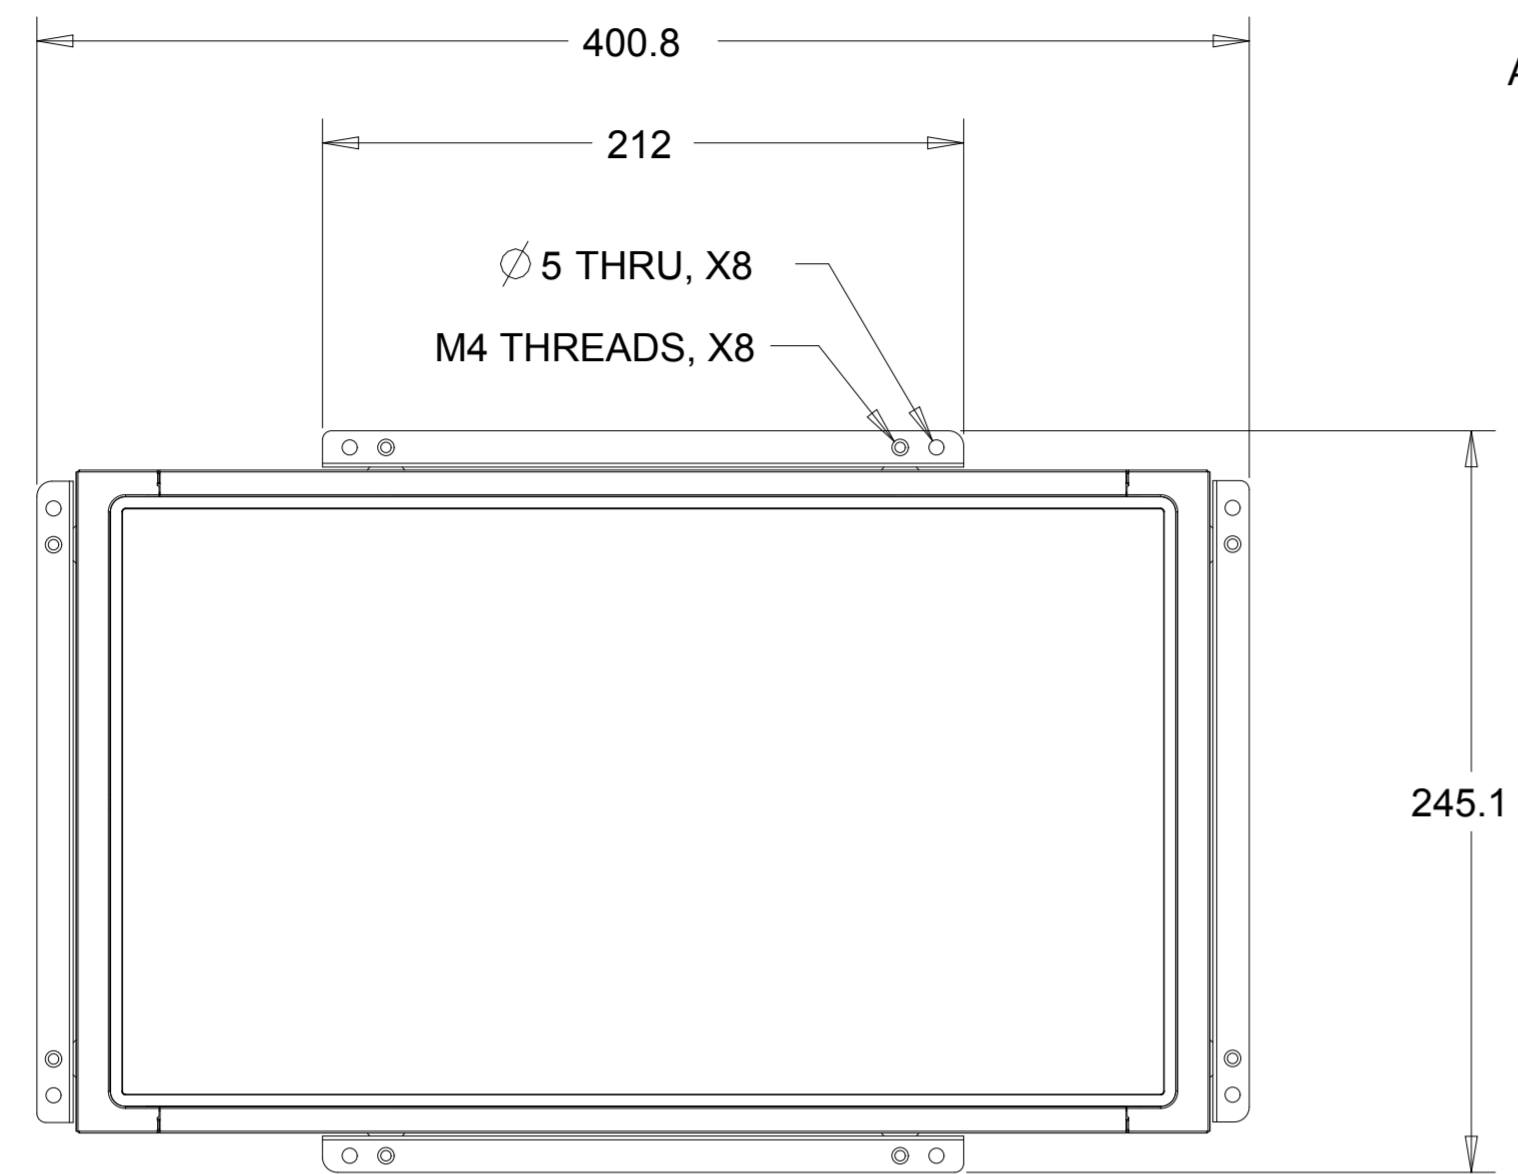

PROJECTED CAPACITIVE MODEL

REAR MOUNT  
M4 THREADS, X8  
MAX THREAD DEPTH = 8MM

PROJECTED CAPACITIVE MODEL

WITH FLUSH MOUNTING BRACKETS (4 INCLUDED)  
 REPLACEMENT BRACKET KIT P/N E548786 AVAILABLE SEPARATELY

INTELLITOUCH, ACCUTOUCH, AND SECURETOUCH MODEL

INTELLITOUCH, ACCUTOUCH, AND SECURETOUCH MODEL

WITH SIDE MOUNTING BRACKETS (4 INCLUDED)  
 REPLACEMENT BRACKET KIT P/N E333212 AVAILABLE SEPARATELY

**FRONT MOUNT BEZEL KIT**  
**P/N E711274 FOR INTELLITOUCH, ACCUTOUCH, AND SECURETOUCH MODEL ONLY**