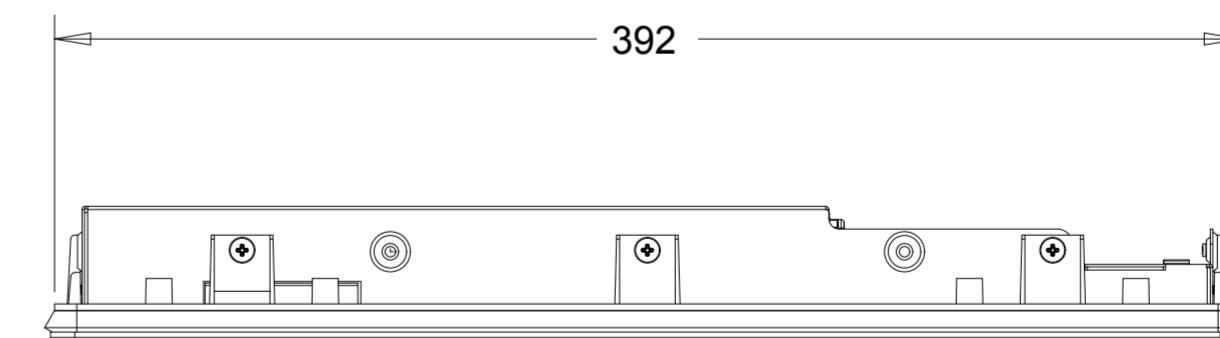

PROJECTED CAPACITIVE MODEL

REAR MOUNT  
M4 THREADS, X8  
MAX THREAD DEPTH = 8MM

PROJECTED CAPACITIVE MODEL

WITH FLUSH MOUNTING BRACKETS (4 INCLUDED)  
 REPLACEMENT BRACKET KIT P/N E548786 AVAILABLE SEPARATELY

INTELLITOUCH, ACCUTOUCH, AND SECURETOUCH MODEL

INTELLITOUCH, ACCUTOUCH, AND SECURETOUCH MODEL

WITH SIDE MOUNTING BRACKETS (4 INCLUDED)  
 REPLACEMENT BRACKET KIT P/N E333212 AVAILABLE SEPARATELY

**FRONT MOUNT BEZEL KIT**  
**P/N E711274 FOR INTELLITOUCH, ACCUTOUCH, AND SECURETOUCH MODEL ONLY**