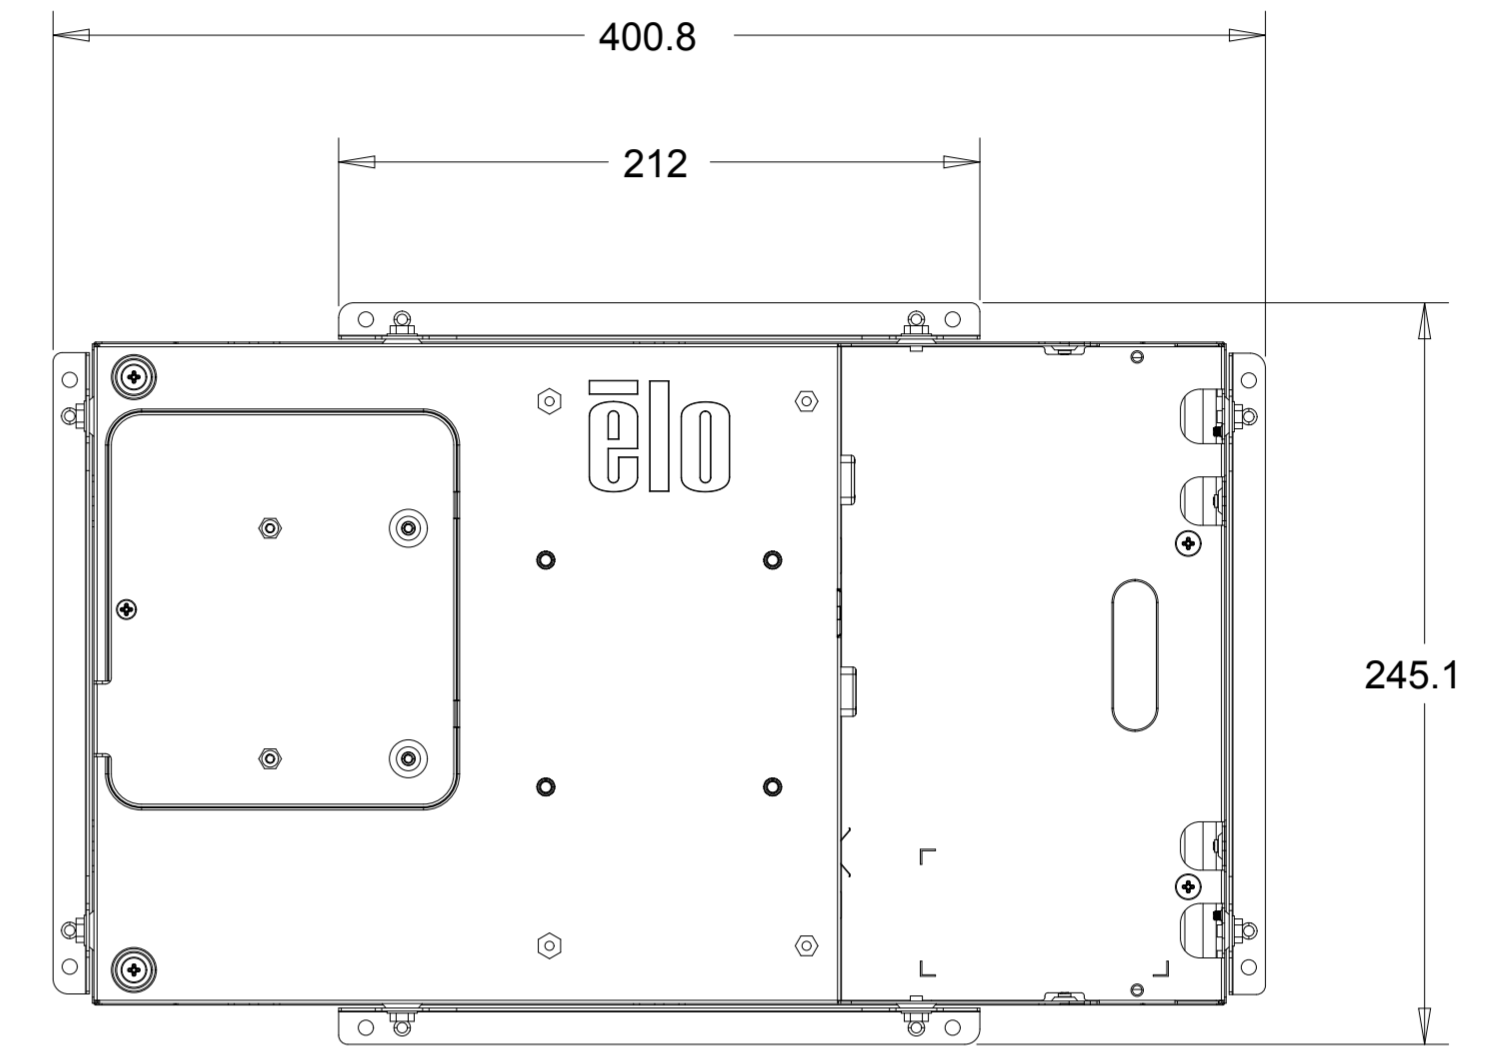

PROJECTED CAPACITIVE MODEL

REAR MOUNT  
M4 THREADS, X8  
MAX THREAD DEPTH = 8MM

PROJECTED CAPACITIVE MODEL

WITH FLUSH MOUNTING BRACKETS (4 INCLUDED)  
 REPLACEMENT BRACKET KIT P/N E548786 AVAILABLE SEPARATELY

INTELLITOUCH, ACCUTOUCH, AND SECURETOUCH MODEL

INTELLITOUCH, ACCUTOUCH, AND SECURETOUCH MODEL

WITH SIDE MOUNTING BRACKETS (4 INCLUDED)  
 REPLACEMENT BRACKET KIT P/N E333212 AVAILABLE SEPARATELY

**FRONT MOUNT BEZEL KIT**  
**P/N E711274 FOR INTELLITOUCH, ACCUTOUCH, AND SECURETOUCH MODEL ONLY**

RACK MOUNT KIT  
P/N E921202 FOR INTELLITOUCH, ACCUTOUCH, AND SECURETOUCH MODEL ONLY

OPTIONAL KEYSLOT MOUNTING, X4