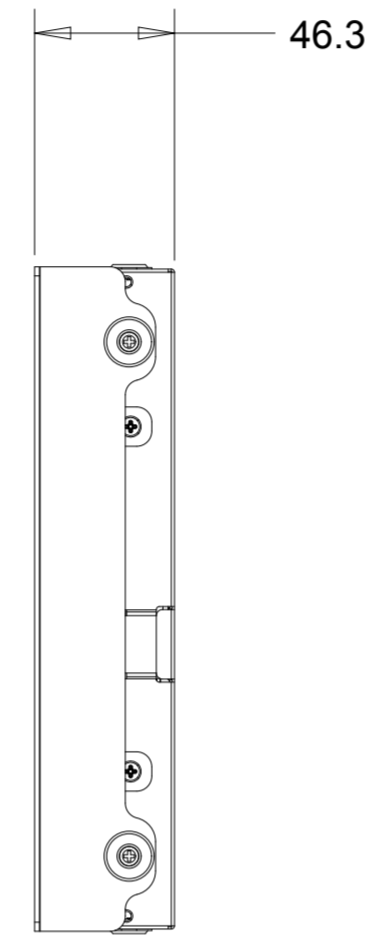

PROJECTED CAPACITIVE MODEL

REAR MOUNT  
M4 THREADS, X8  
MAX THREAD DEPTH = 8MM

PROJECTED CAPACITIVE MODEL

WITH FLUSH MOUNTING BRACKETS (4 INCLUDED)  
 REPLACEMENT BRACKET KIT P/N E548786 AVAILABLE SEPARATELY

INTELLITOUCH, ACCUTOUCH, AND SECURETOUCH MODEL

INTELLITOUCH, ACCUTOUCH, AND SECURETOUCH MODEL

WITH SIDE MOUNTING BRACKETS (4 INCLUDED)  
 REPLACEMENT BRACKET KIT P/N E333212 AVAILABLE SEPARATELY

**FRONT MOUNT BEZEL KIT**  
**P/N E711274 FOR INTELLITOUCH, ACCUTOUCH, AND SECURETOUCH MODEL ONLY**

RACK MOUNT KIT  
P/N E921202 FOR INTELLITOUCH, ACCUTOUCH, AND SECURETOUCH MODEL ONLY

OPTIONAL KEYSLOT MOUNTING, X4