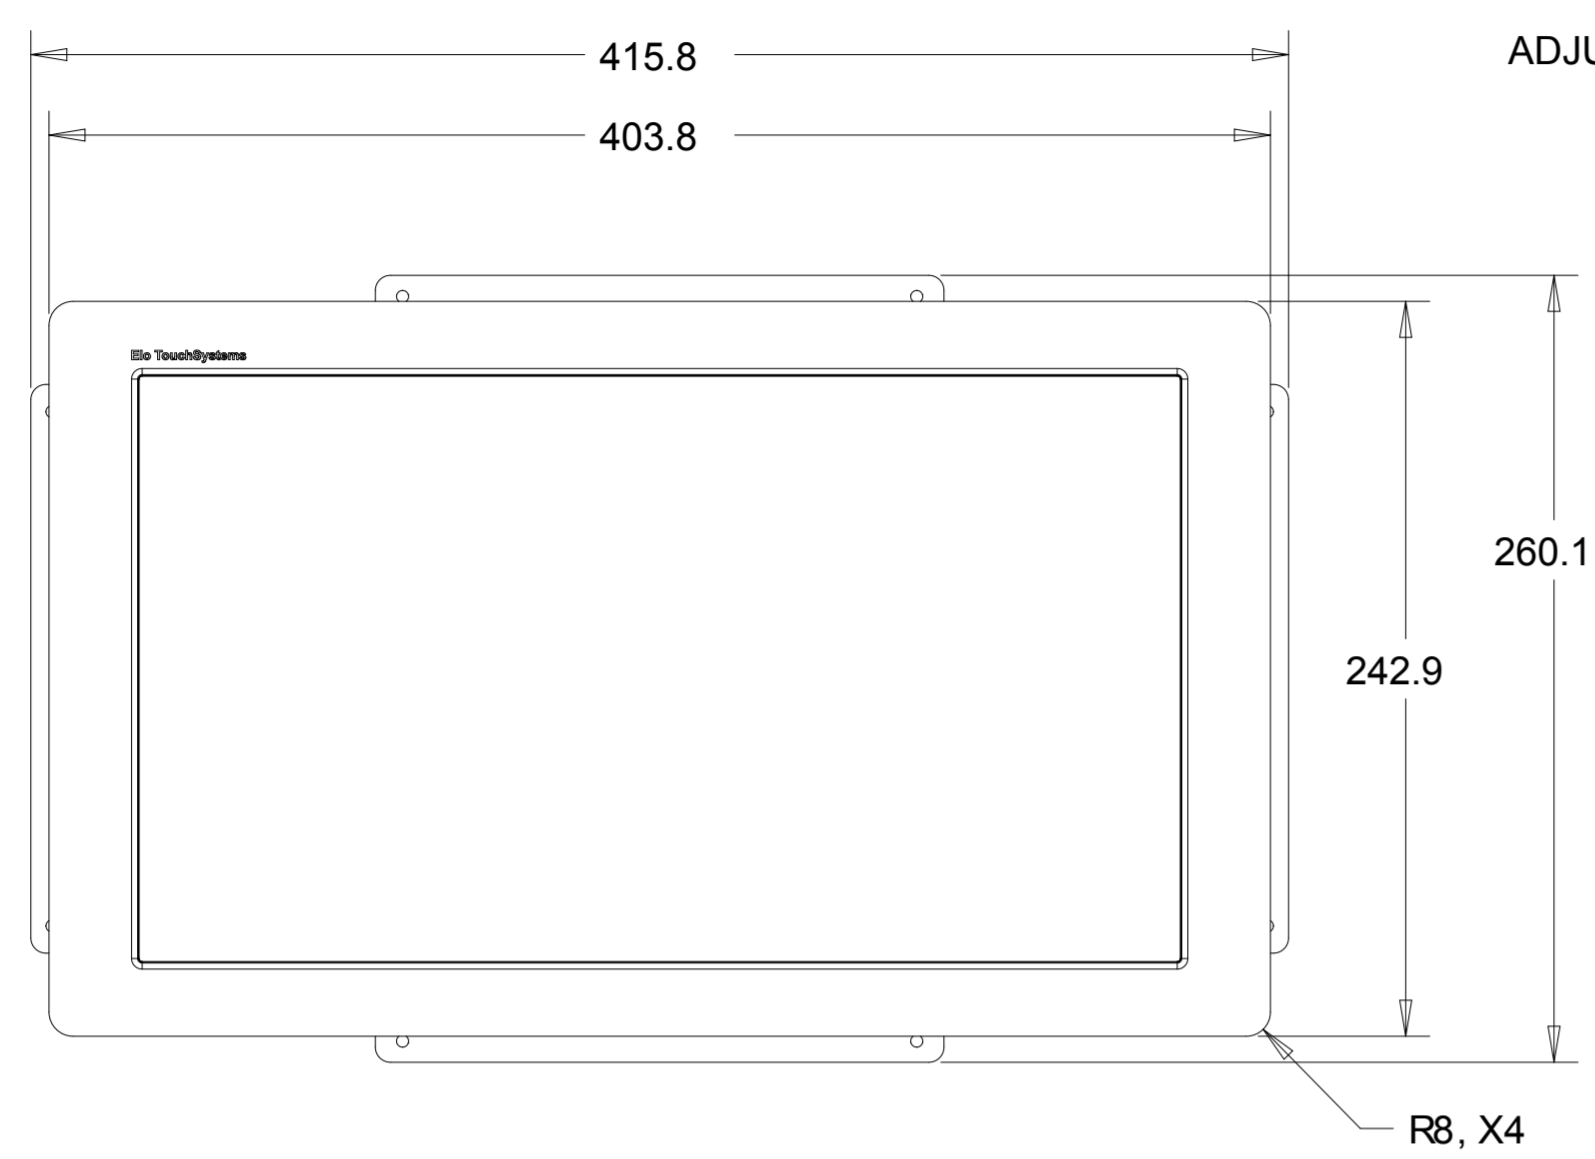

FRONT MOUNT BEZEL KIT
P/N E711274 FOR INTELLITOUCH, ACCUTOUCH, AND SECURETOUCH MODEL ONLY