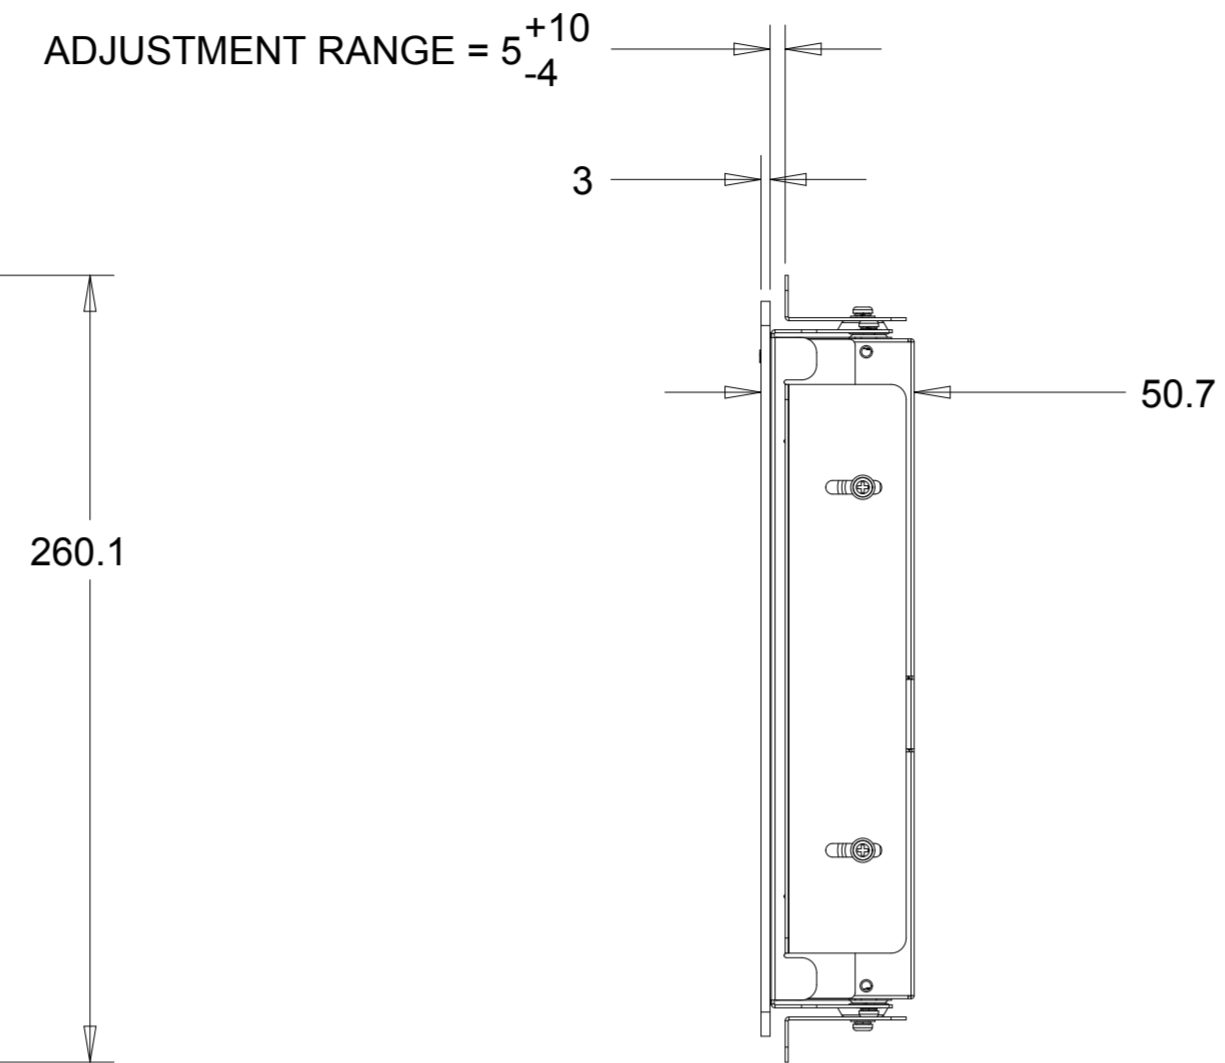

PROJECTED CAPACITIVE MODEL

REAR MOUNT  
M4 THREADS, X8  
MAX THREAD DEPTH = 8MM

PROJECTED CAPACITIVE MODEL

WITH FLUSH MOUNTING BRACKETS (4 INCLUDED)  
 REPLACEMENT BRACKET KIT P/N E548786 AVAILABLE SEPARATELY

INTELLITOUCH, ACCUTOUCH, AND SECURETOUCH MODEL

INTELLITOUCH, ACCUTOUCH, AND SECURETOUCH MODEL

WITH SIDE MOUNTING BRACKETS (4 INCLUDED)  
 REPLACEMENT BRACKET KIT P/N E333212 AVAILABLE SEPARATELY

**FRONT MOUNT BEZEL KIT**  
**P/N E711274 FOR INTELLITOUCH, ACCUTOUCH, AND SECURETOUCH MODEL ONLY**

RACK MOUNT KIT  
P/N E921202 FOR INTELLITOUCH, ACCUTOUCH, AND SECURETOUCH MODEL ONLY

OPTIONAL KEYSLOT MOUNTING, X4