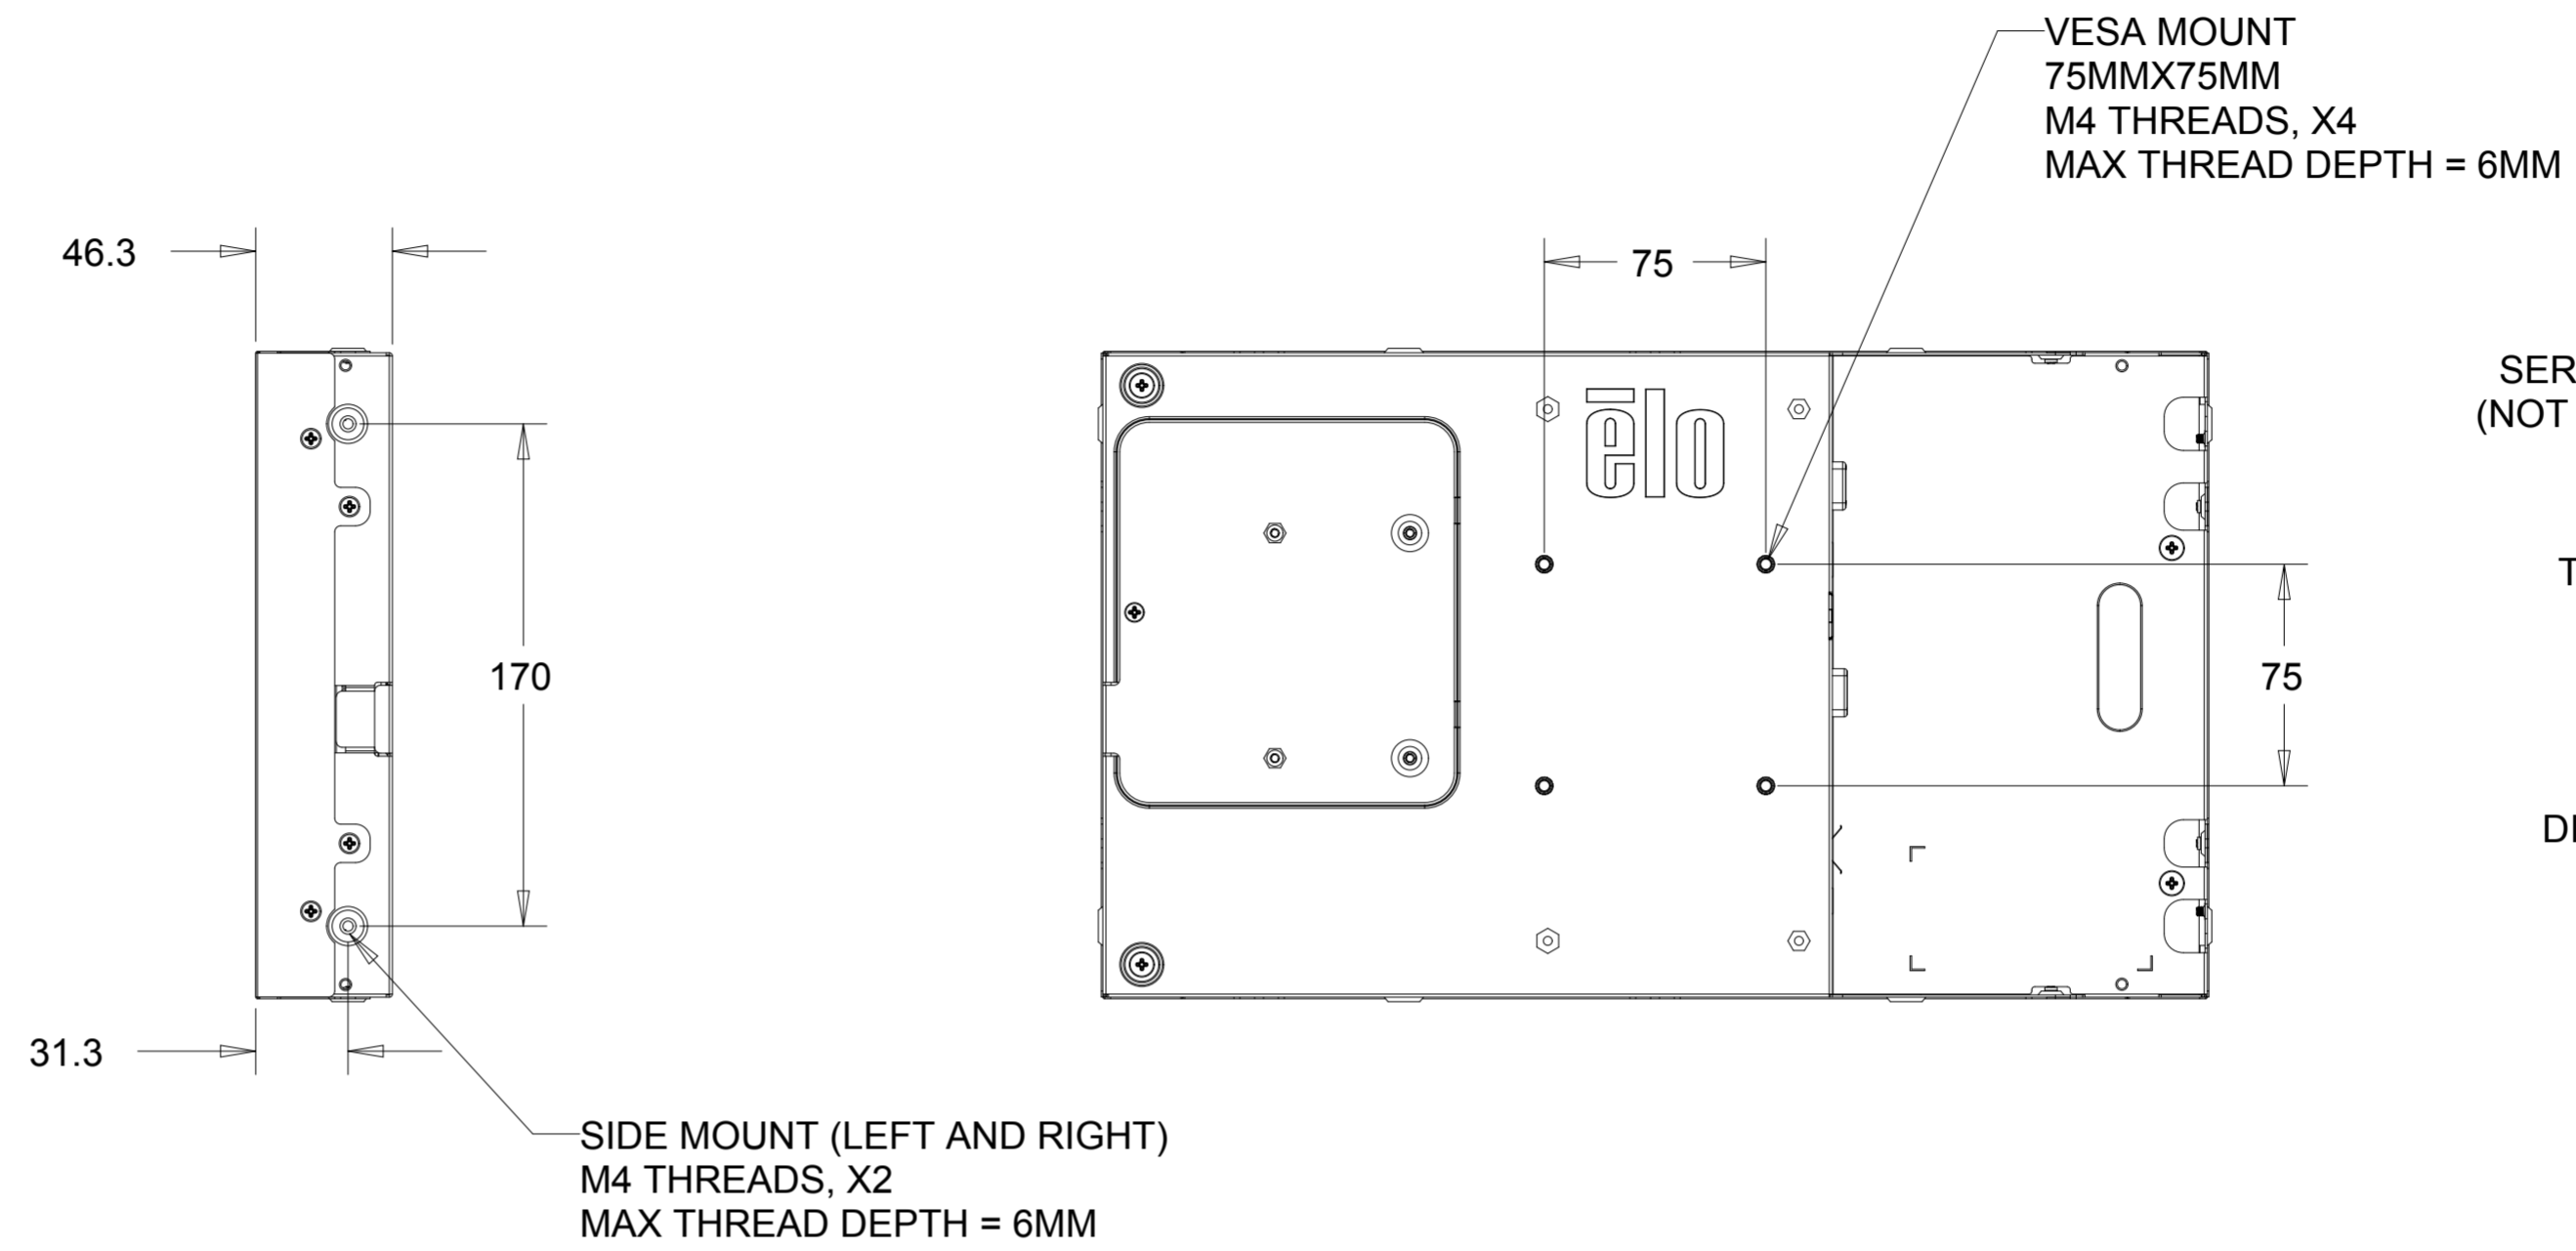

PROJECTED CAPACITIVE MODEL

REAR MOUNT  
M4 THREADS, X8  
MAX THREAD DEPTH = 8MM

PROJECTED CAPACITIVE MODEL

WITH FLUSH MOUNTING BRACKETS (4 INCLUDED)  
 REPLACEMENT BRACKET KIT P/N E548786 AVAILABLE SEPARATELY

INTELLITOUCH, ACCUTOUCH, AND SECURETOUCH MODEL

INTELLITOUCH, ACCUTOUCH, AND SECURETOUCH MODEL

WITH SIDE MOUNTING BRACKETS (4 INCLUDED)  
 REPLACEMENT BRACKET KIT P/N E333212 AVAILABLE SEPARATELY

**FRONT MOUNT BEZEL KIT**  
**P/N E711274 FOR INTELLITOUCH, ACCUTOUCH, AND SECURETOUCH MODEL ONLY**

RACK MOUNT KIT  
P/N E921202 FOR INTELLITOUCH, ACCUTOUCH, AND SECURETOUCH MODEL ONLY

OPTIONAL KEYSLOT MOUNTING, X4