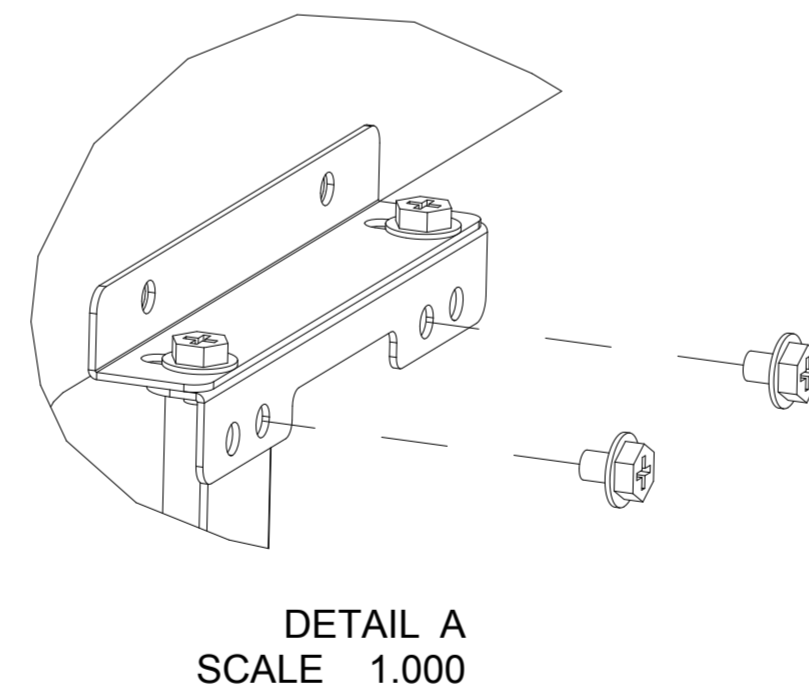

PROJECTED CAPACITIVE MODEL

REAR MOUNT  
M4 THREADS, X8  
MAX THREAD DEPTH = 8MM

PROJECTED CAPACITIVE MODEL

WITH FLUSH MOUNTING BRACKETS (4 INCLUDED)  
 REPLACEMENT BRACKET KIT P/N E548786 AVAILABLE SEPARATELY

INTELLITOUCH, ACCUTOUCH, AND SECURETOUCH MODEL

INTELLITOUCH, ACCUTOUCH, AND SECURETOUCH MODEL

WITH SIDE MOUNTING BRACKETS (4 INCLUDED)  
 REPLACEMENT BRACKET KIT P/N E333212 AVAILABLE SEPARATELY

**FRONT MOUNT BEZEL KIT**  
**P/N E711274 FOR INTELLITOUCH, ACCUTOUCH, AND SECURETOUCH MODEL ONLY**