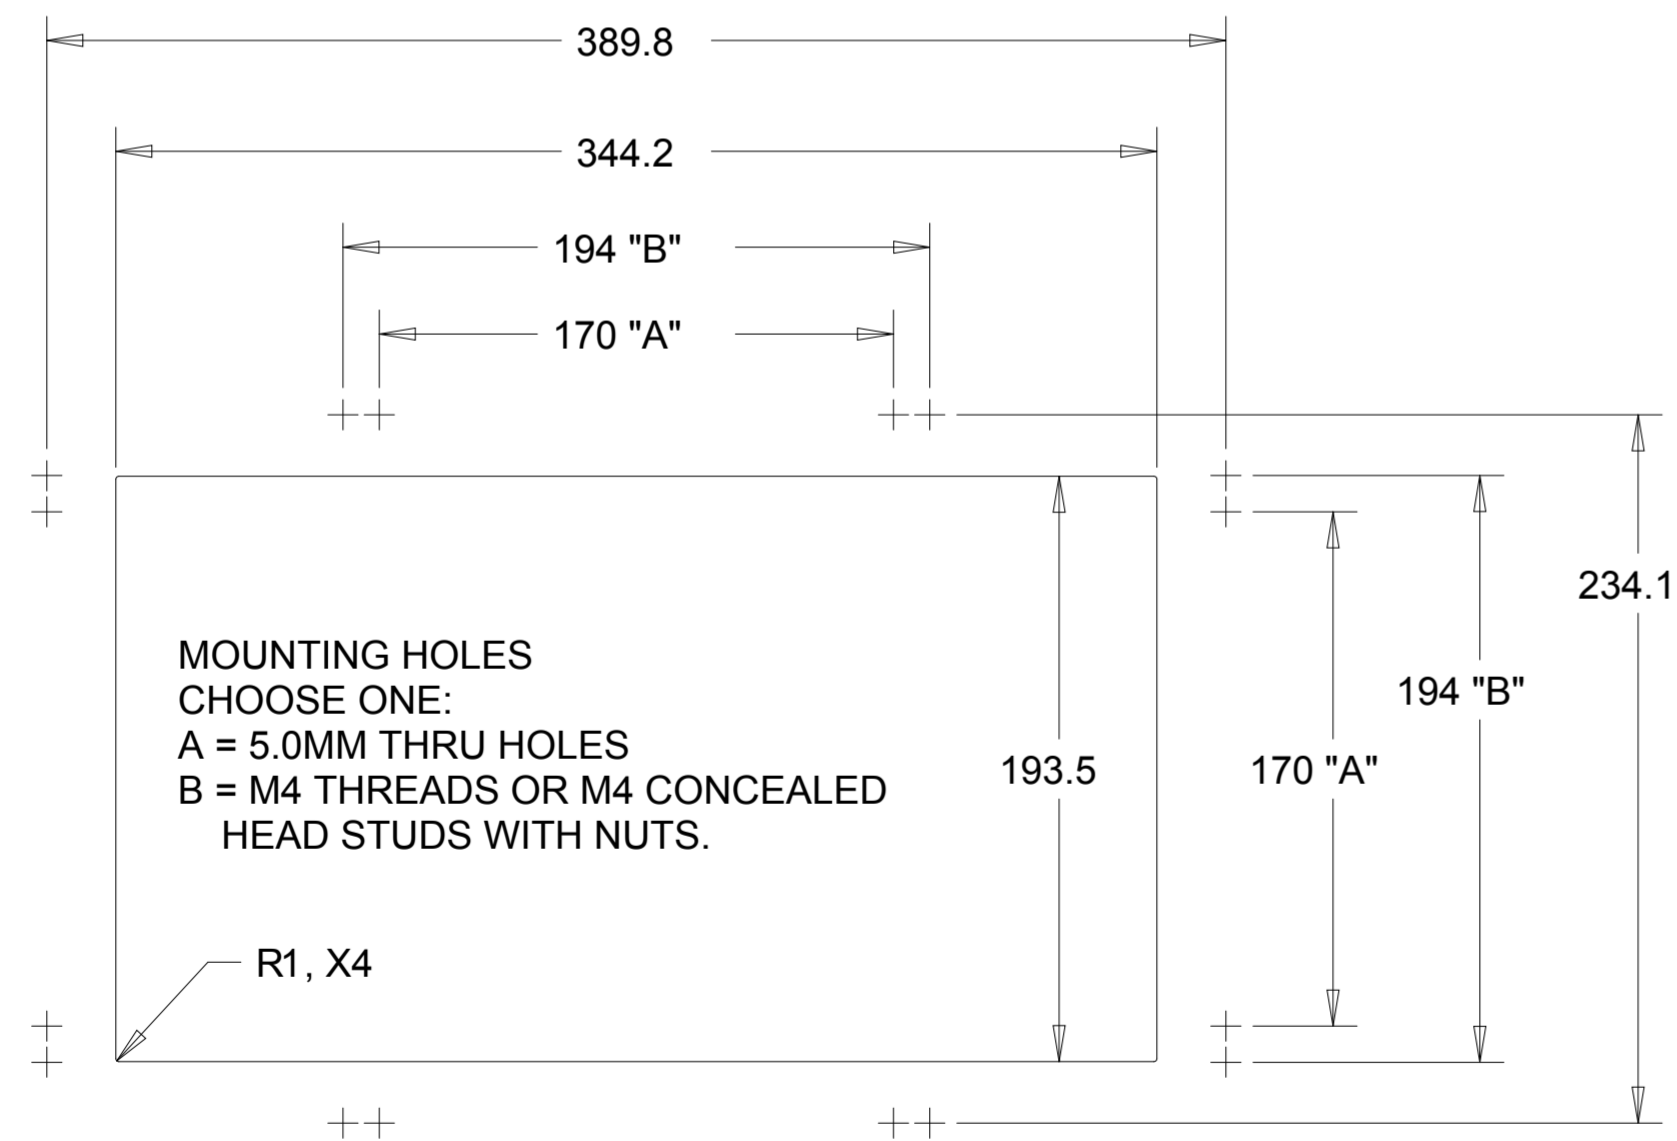

PROJECTED CAPACITIVE MODEL

REAR MOUNT  
M4 THREADS, X8  
MAX THREAD DEPTH = 8MM

PROJECTED CAPACITIVE MODEL

WITH FLUSH MOUNTING BRACKETS (4 INCLUDED)  
 REPLACEMENT BRACKET KIT P/N E548786 AVAILABLE SEPARATELY

INTELLITOUCH, ACCUTOUCH, AND SECURETOUCH MODEL

INTELLITOUCH, ACCUTOUCH, AND SECURETOUCH MODEL

WITH SIDE MOUNTING BRACKETS (4 INCLUDED)  
 REPLACEMENT BRACKET KIT P/N E333212 AVAILABLE SEPARATELY

**FRONT MOUNT BEZEL KIT**  
**P/N E711274 FOR INTELLITOUCH, ACCUTOUCH, AND SECURETOUCH MODEL ONLY**

RACK MOUNT KIT  
P/N E921202 FOR INTELLITOUCH, ACCUTOUCH, AND SECURETOUCH MODEL ONLY

OPTIONAL KEYSLOT MOUNTING, X4